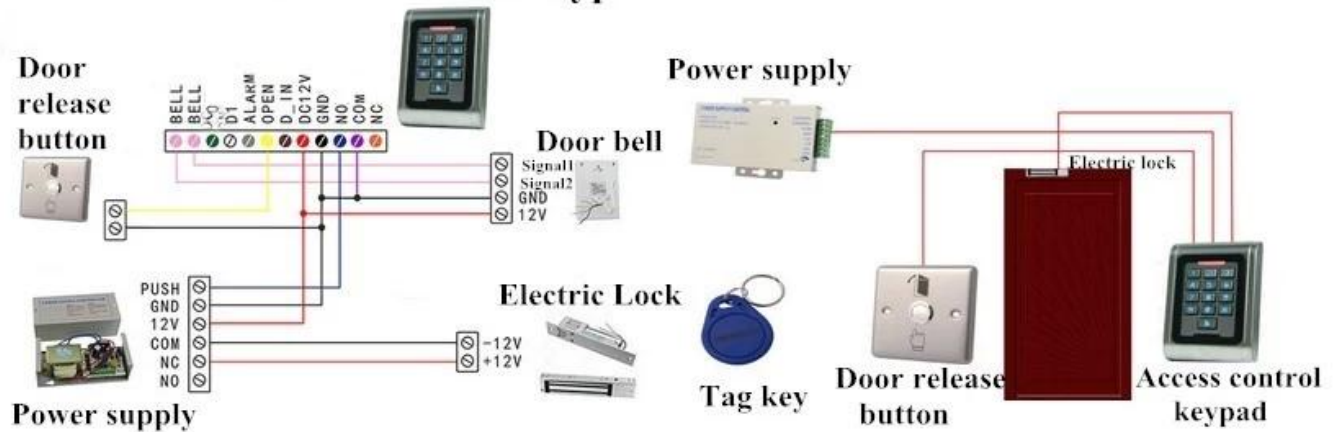

front of the reader

Back of the reader

● Dimesion Picture

SMQT

● Installations

SMQT®

Access control keypad

● Features

SMQT®

PC - PC
PC
IP68
PC

30mA
PC
PC
PC
0.1S
100us
WG26 Wg
PC
PC
PC

● Exhibitions

2011 Brazil Fair

2012 Shenyang Fair

2013 Jinan Fair

2013 Shenzhen Fair