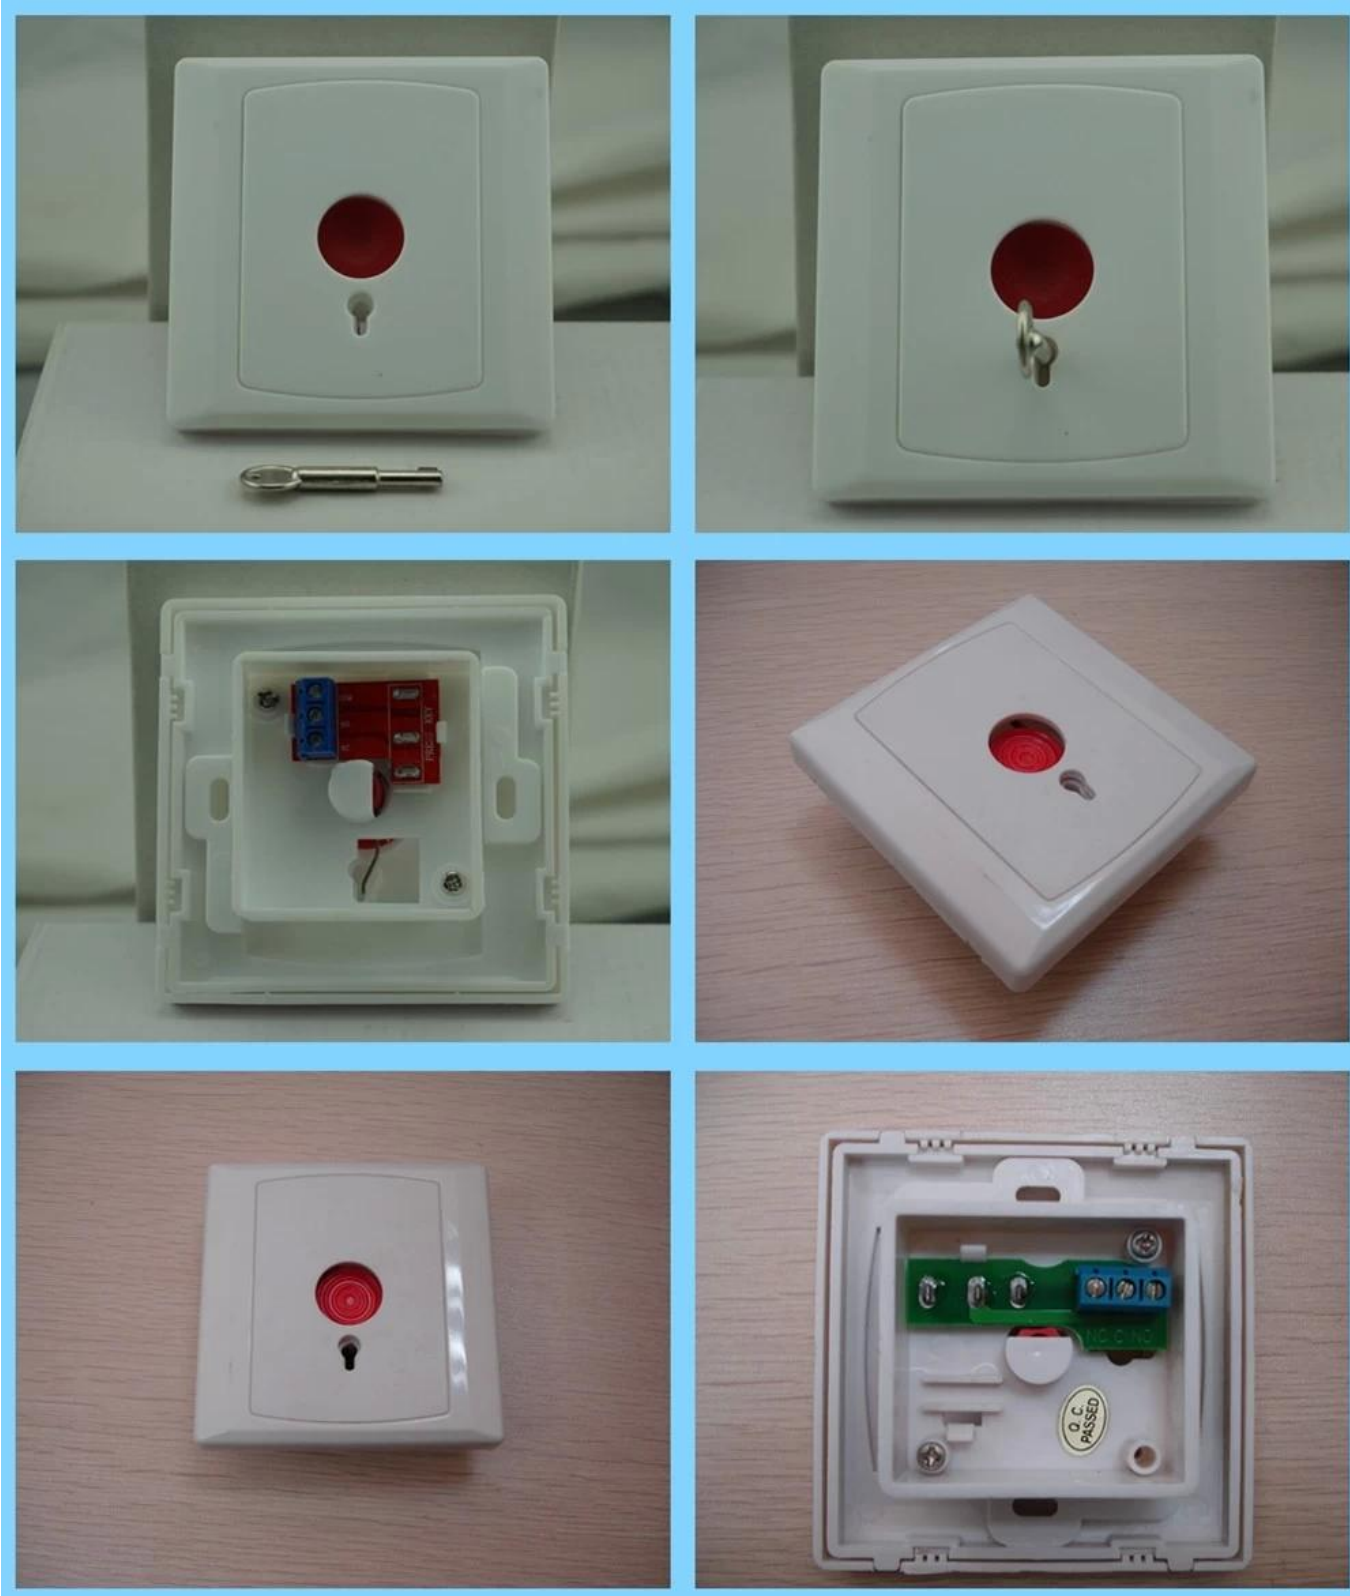

• *Feature*

SMQT