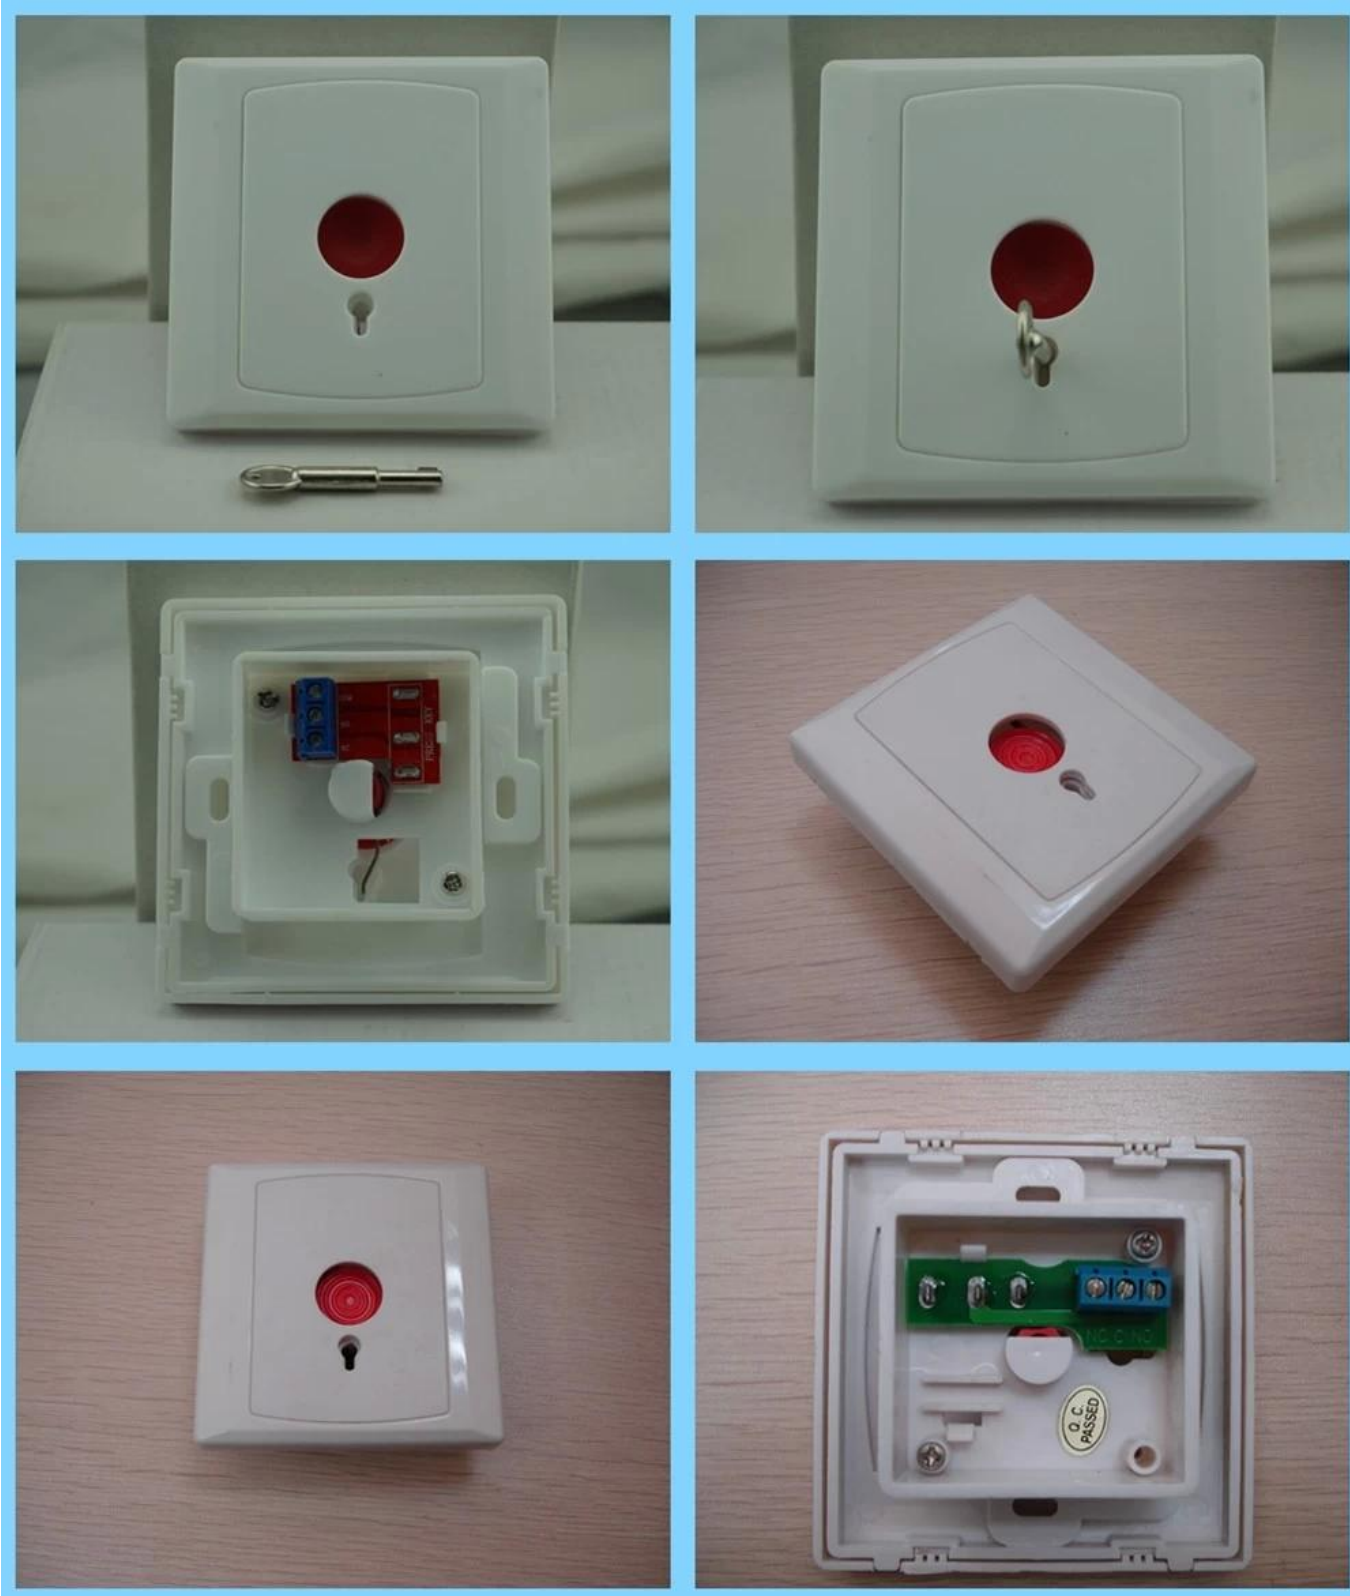

## Key-reset emergency button

fireproof ABS material shell, key-reset, suitable  
for access control and alarm system.

**SMQT**

## • Parameter

**SMQT**

parametro	
Pangalan ng Produkto	Metal key-reset emergency button para sa alarma system at access control system
modelo	EB-128
sukat	86 × 86 × 32 (mm)
Makipag-ugnay sa Output	NO / NC
rating kasalukuyang	3A @ 36V
I-reset	Key-reset / auto-reset
Pagtatakda mode	wall-mount
Angkop para sa materyal	Pagkokontrolado Fireproof ABS pabahay
shell kulay	puti
net timbang	60g

## • Introduction

**SMQT**

• *Feature*

**SMQT**

**Key-reset emergency button**

**Fireproof ABS material shell**

**Suitable for access control and alarm system**

**NO/NC contact output**

**Metal key-reset and wall-mounted installation**

**2 years quality warranty and welcome OEM**

---

• ***Packaging & shipping***

**SMQT**

<b>listahan packaging</b>	
Pangalan ng Produkto	EB-128 Metal button key-reset emergency para sa alarma system at access control system
Dami	200 PC ng bawat karton
carton laki	37 * 37 * 46 (cm)
timbang	20 kg