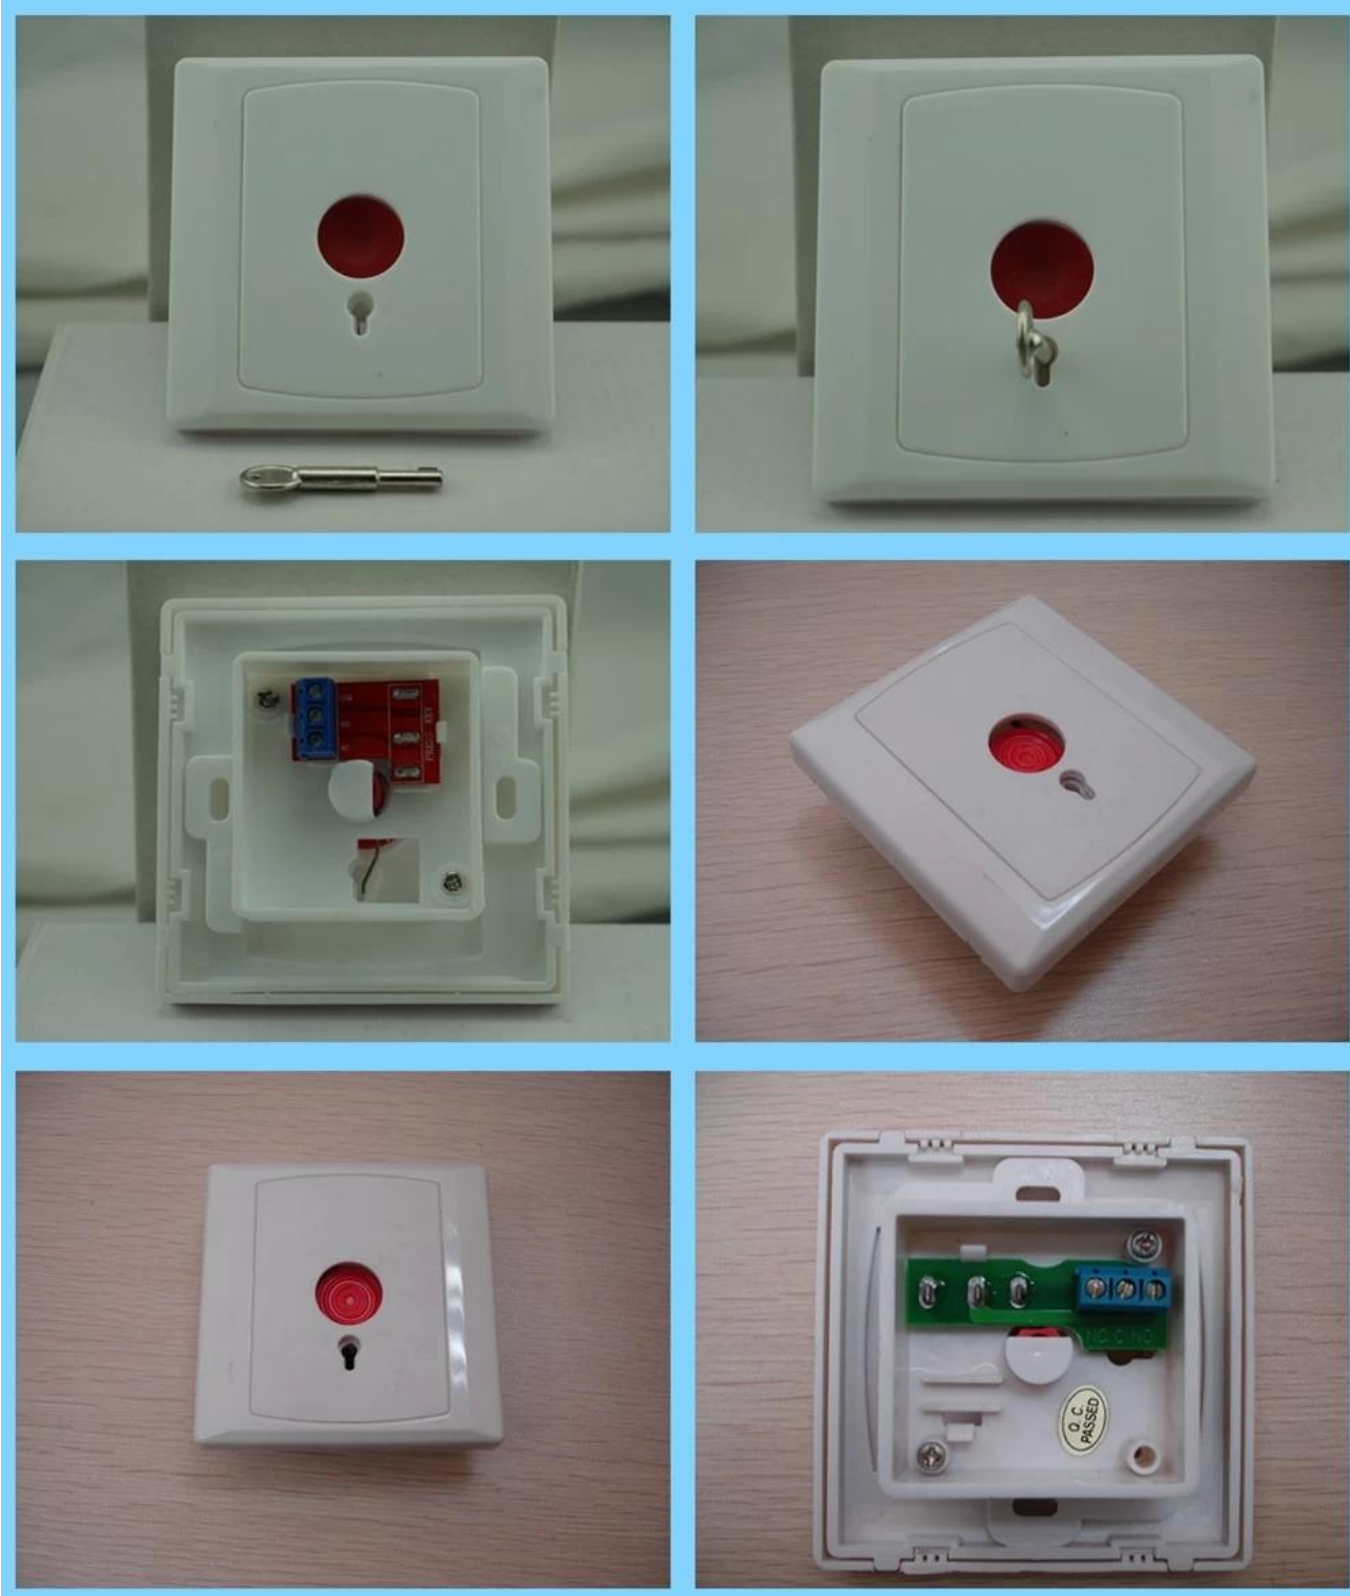

Key-reset emergency button

fireproof ABS material shell, key-reset, suitable
for access control and alarm system.

SMQT

• Parameter

SMQT

Parameter	
Product name	Metal key-reset emergency button for alarm system and access control system
Model	EB-128
Dimension	86×86×32(mm)
Contact Output	NO/NC
Rating current	3A@36V
Reset	Key-reset/auto-reset
Setting mode	wall-mounted
Suitable for	Access control
Material	Fireproof ABS housing
Shell color	White
Net weight	60g

• Introduction

SMQT

• *Feature*

SMQT

Key-reset emergency button

Fireproof ABS material shell

Suitable for access control and alarm system

NO/NC contact output

Metal key-reset and wall-mounted installation

2 years quality warranty and welcome OEM

● ***Packaging & shipping***

SMQT

Packaging list	
Product name	EB-128 Metal key-reset emergency button for alarm system and access control system
Qty	200 pcs per carton
Carton size	37*37*46(cm)
Weight	20 kg