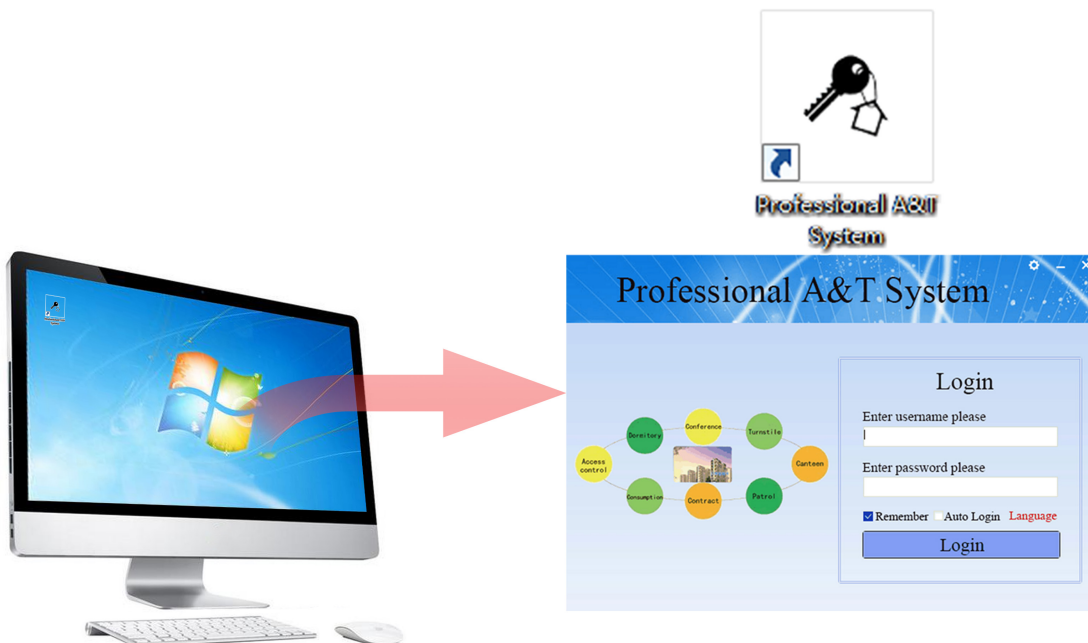

Admin, Super-User, User

Verification

FP, PWD, ID
FP + PWD, FP + ID

4.0" TFT screen

Large High resolution LCD TFT color screen

CE certificate

CE certificate

Software/SDK

Free Software / SDK

OEM/ODM

Startup logo, logo label, Silk-printing, Firmware, Software

Working standalone or TCP/IP networking

Free PC software

КАК О ДРУГОЙ ВЫБОР?

SMQT[®]
铭汗科技

SMQT[®]
铭汗科技