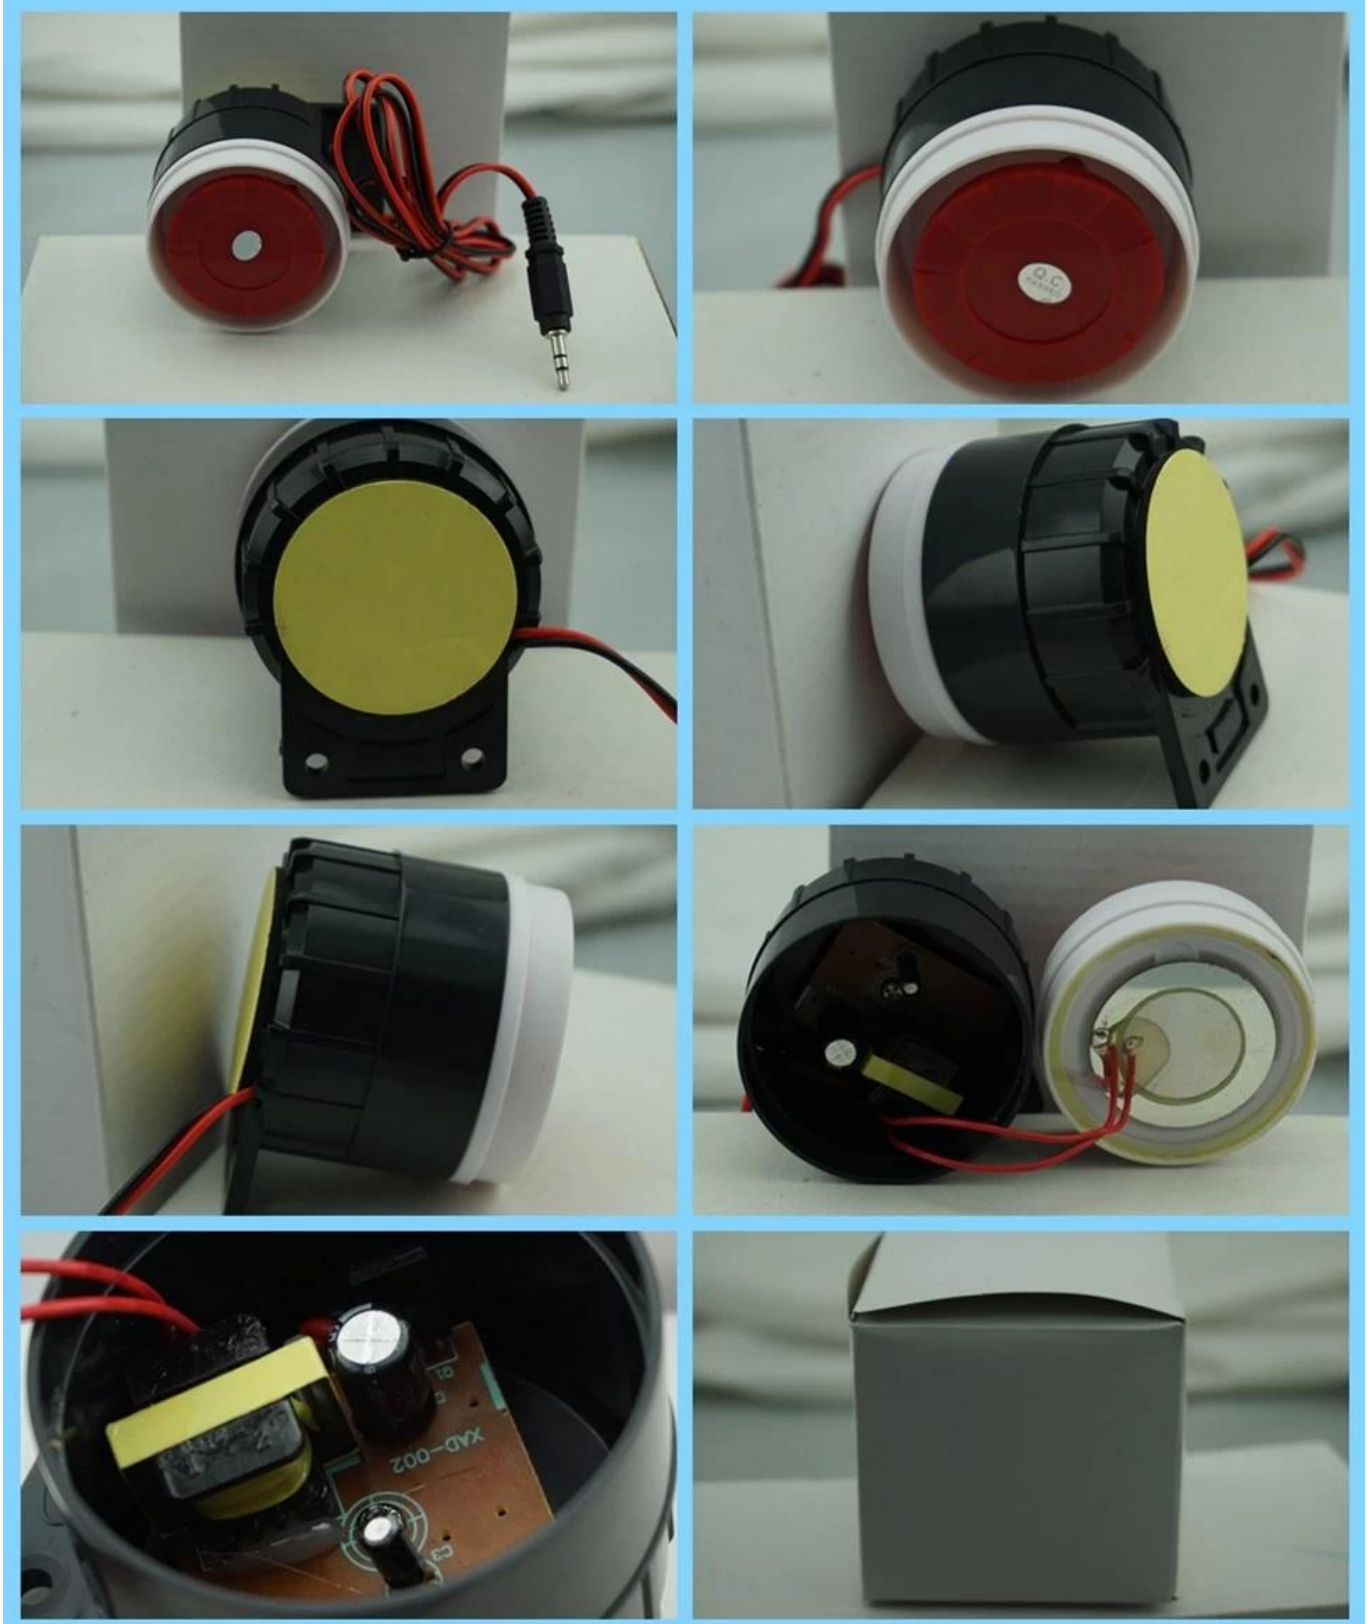

• *Feature*

SMQT