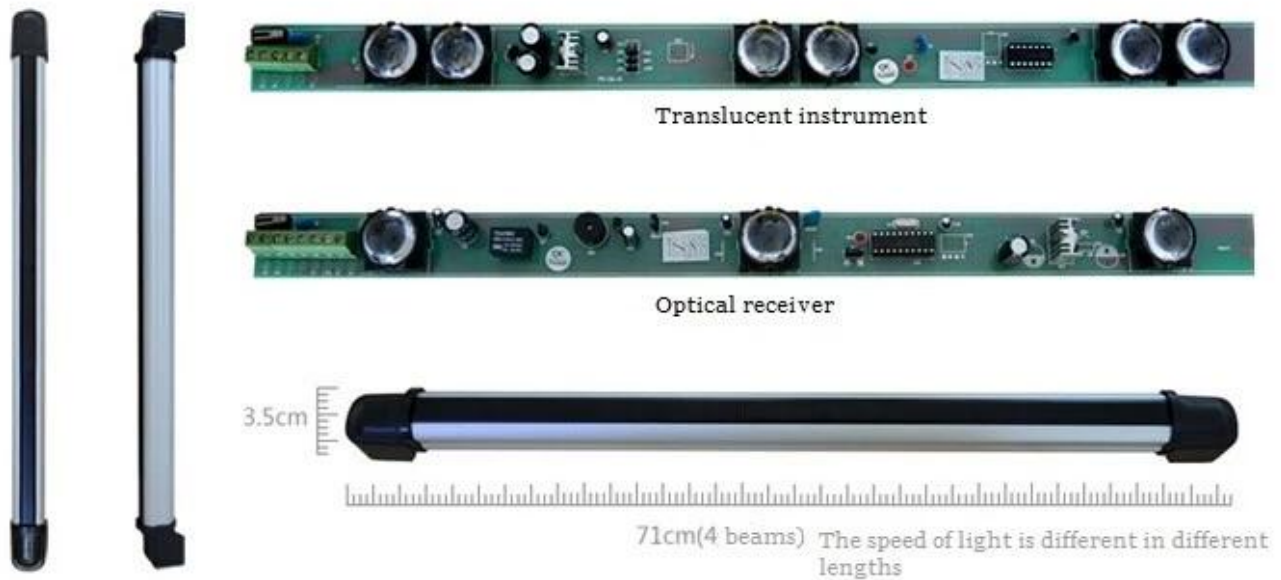

● Dimesion Picture

SMOT

● Installations

SMOT

Using CPU micro processing intelligent control, intelligent distinction through the size of the object, there is an illegal intruder when the fence to trigger an alarm. When the smaller cats, dogs, birds and other small animals through the fence , the detector will not trigger the alarm, does not affect people's trouble to switch windows.

● Features

SMOT

With tamper resistant, anti interference, high reliability

With anti demolition, anti interference function, when there is an intruder to remove or damage, the immediate alarm model, the

Tamper switch, when the invaders destroyed or disassembled, tamper switch will trigger the alarm immediately bounce.

Aluminum alloy material design: beautiful and reliable structure

Main body outer shell is made of high quality aluminum alloy material, and the surface of the polishing treatment, bones and durable; the import filter to visible light good filtering function.