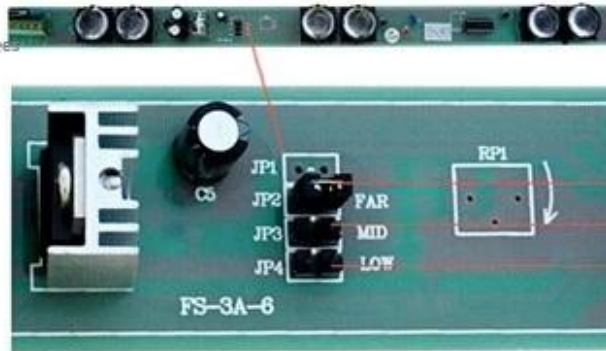

● Dimesion Picture

SMOT

● Installations

SMOT

Using CPU micro processing intelligent control, intelligent distinction through the size of the object, there is an illegal intruder when the fence to trigger an alarm. When the smaller cats, dogs, birds and other small animals through the fence , the detector will not trigger the alarm, does not affect people's trouble to switch windows.

● Features

SMOT

With tamper resistant, anti interference, high reliability

With anti demolition, anti interference function, when there is an intruder to remove or damage, the immediate alarm model, the

Tamper switch, when the invaders destroyed or disassembled, tamper switch will trigger the alarm immediately bounce.

Installation and debugging is convenient, 3 when the warning distance can be adjusted

After the installation of the fixed infrared beam of the launch and reception of vision can be achieved 360 degrees of rotation, three block adjustable warning distance, convenient and sensitive.

3 warning distance adjustable map

The bracket adopts the latest sliding cover to be designed, and the installation is more convenient. Disassembly more secure.

● Packing list

SMOT

Wireless infrared beam sensor