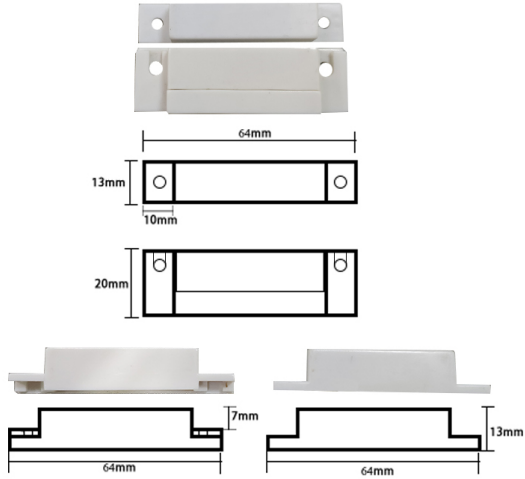

2 color optional

Size

NC mode working principle

Installation

Packaging

SMQT
铭汗科技

SMQT
铭汗科技

SMQT
铭汗科技