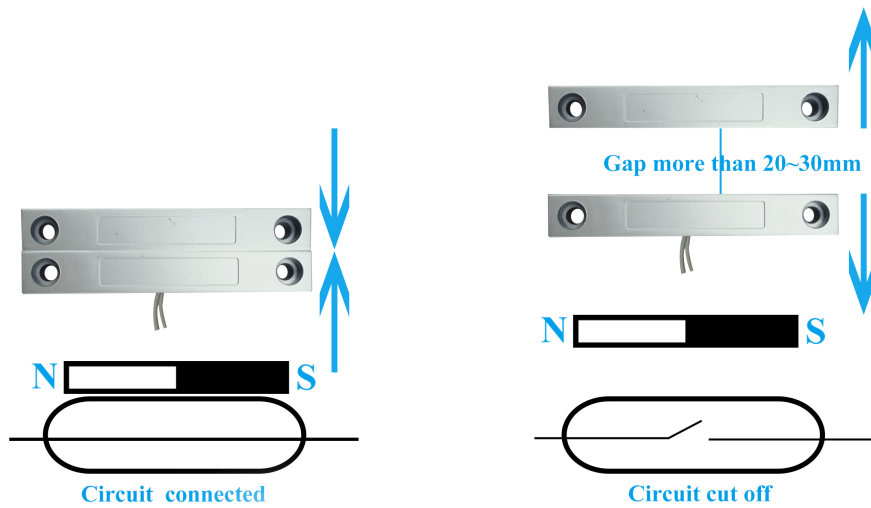

NC mode working principle