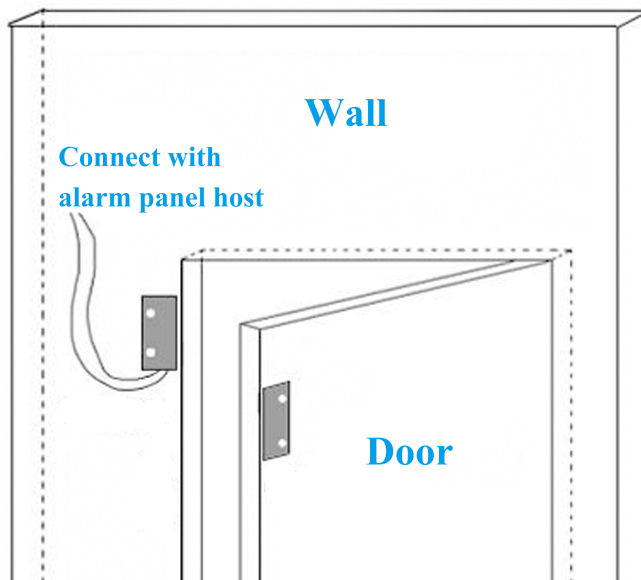

Installation