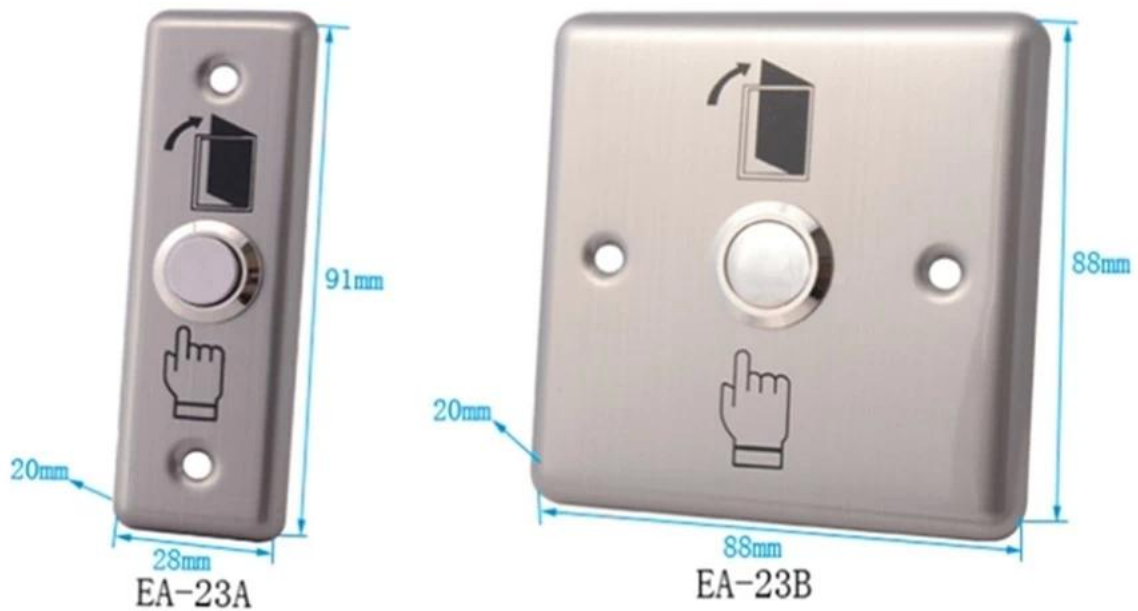

EA-20A

EA-20B

Superior Design NO.1

Stainless steel wire drawing panel, high temperature resistant shock, do not fade.

Components NO.2

PC rubber seal production, full seal lock core.

2011 Brazil Fair

2012 Shenyang Fair