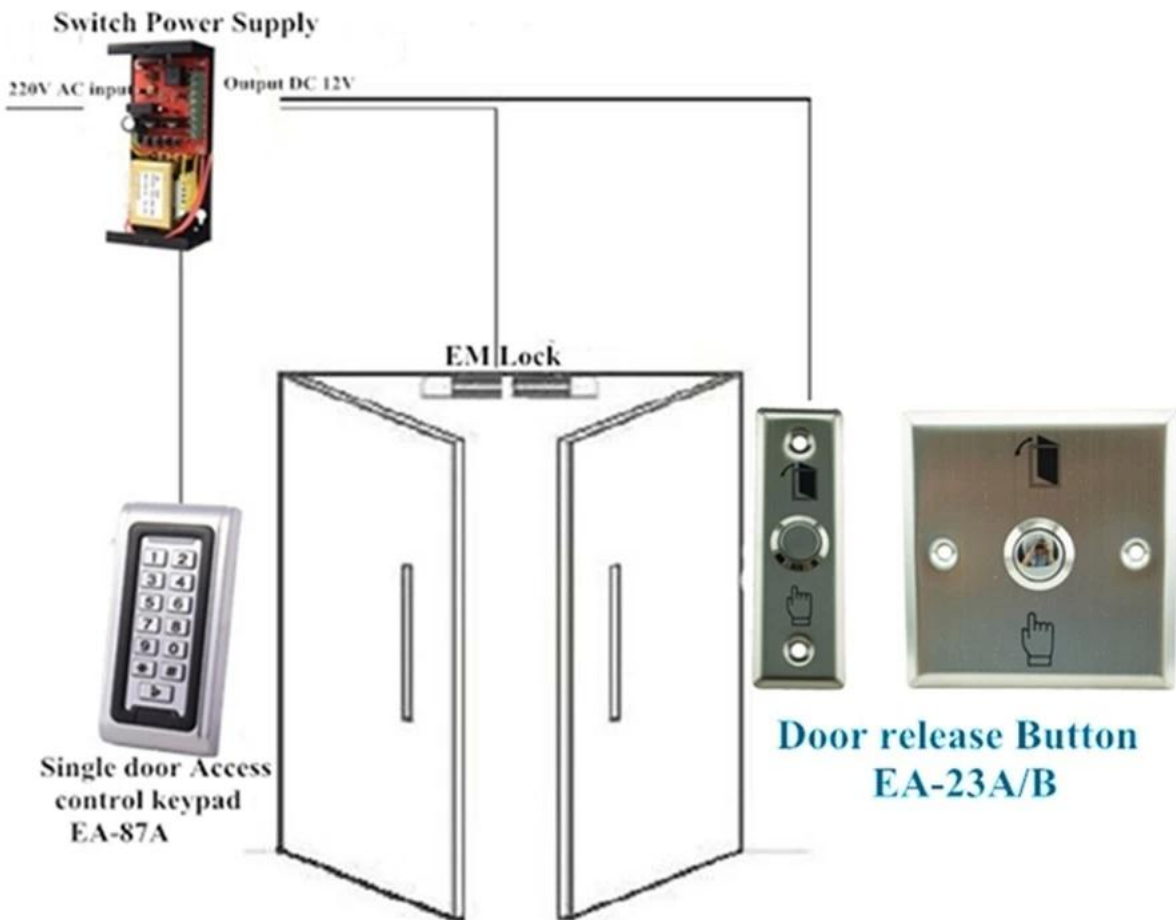

EA-20A

EA-20B

Superior Design NO.1

Stainless steel wire drawing panel, high temperature resistant shock, do not fade.

Components NO.2

PC rubber seal production, full seal lock core.

2011 Brazil Fair

2012 Shenyang Fair