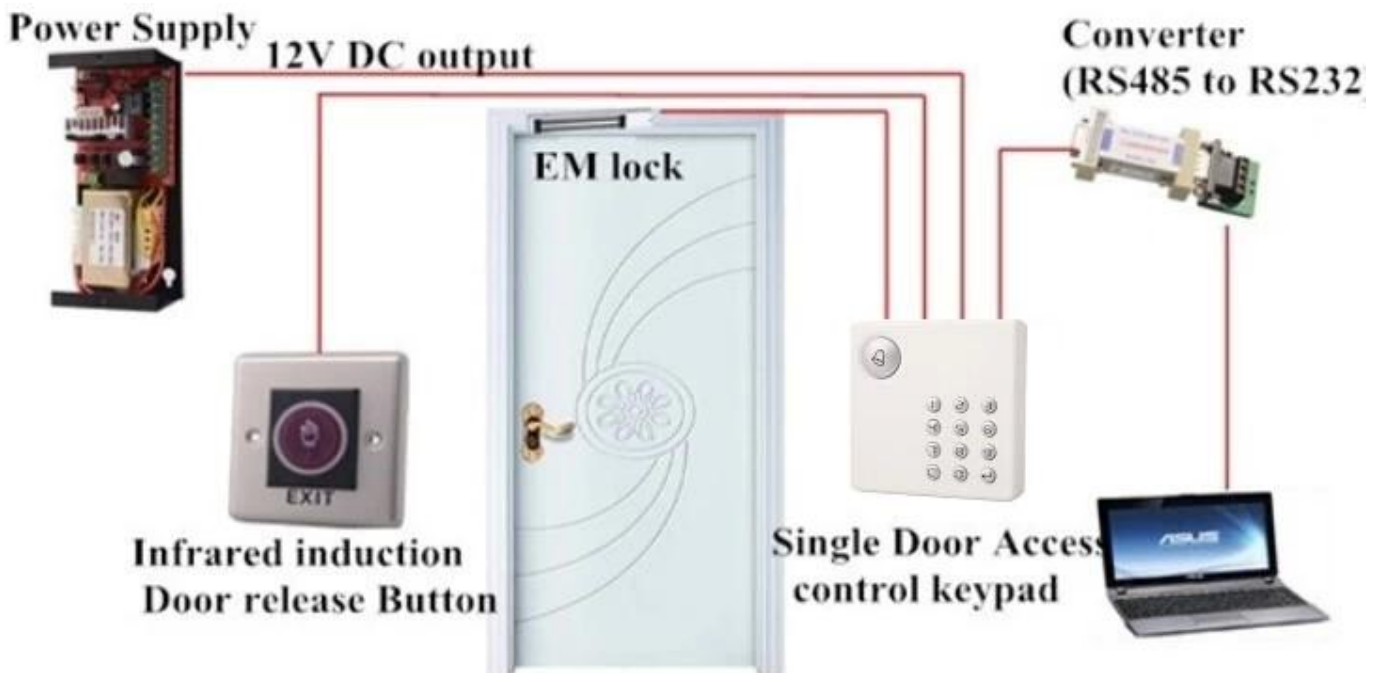

● Installations

SMQT

● Features

SMQT

1. Waterproof 304 stainless steel.

2. 12V DC power supply, digital display, 12V DC power supply.

● Office

SMQT