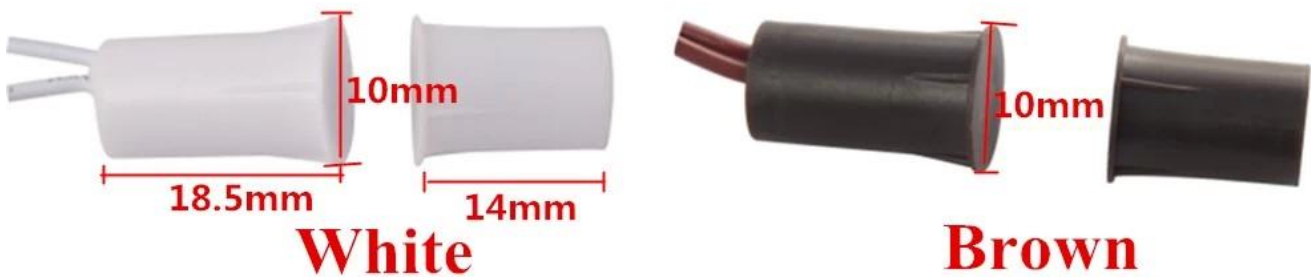

● Parameter

SMQT

参数	
额定功率	额定功率/额定电压
外形尺寸	Φ10 * 18.5 (mm)
重量	重量/长度
工作温度	20 ± 5 (°C)
额定电压	≤100VDC
额定电流	≤500mA
额定功率	≤10W
额定电压	额定电压/额定功率
重量	重量/长度
额定功率	额定功率/额定电压
额定功率	8

● Dimension Picture

SMQT

2 Color optional

● Installations

SMQT

Sash window

In window close status, door magnetic host and magnetic stripe respectively embedded in the two Windows, do not to leave a gap between, open the window after the success of alarming, Then to fixed.

Notice:
Gap < 2cm

Sliding window

In window close status, door magnetic host and magnetic stripe respectively embedded in the two Windows, do not to leave a gap between, open the window after the success of alarming, Then to fixed.