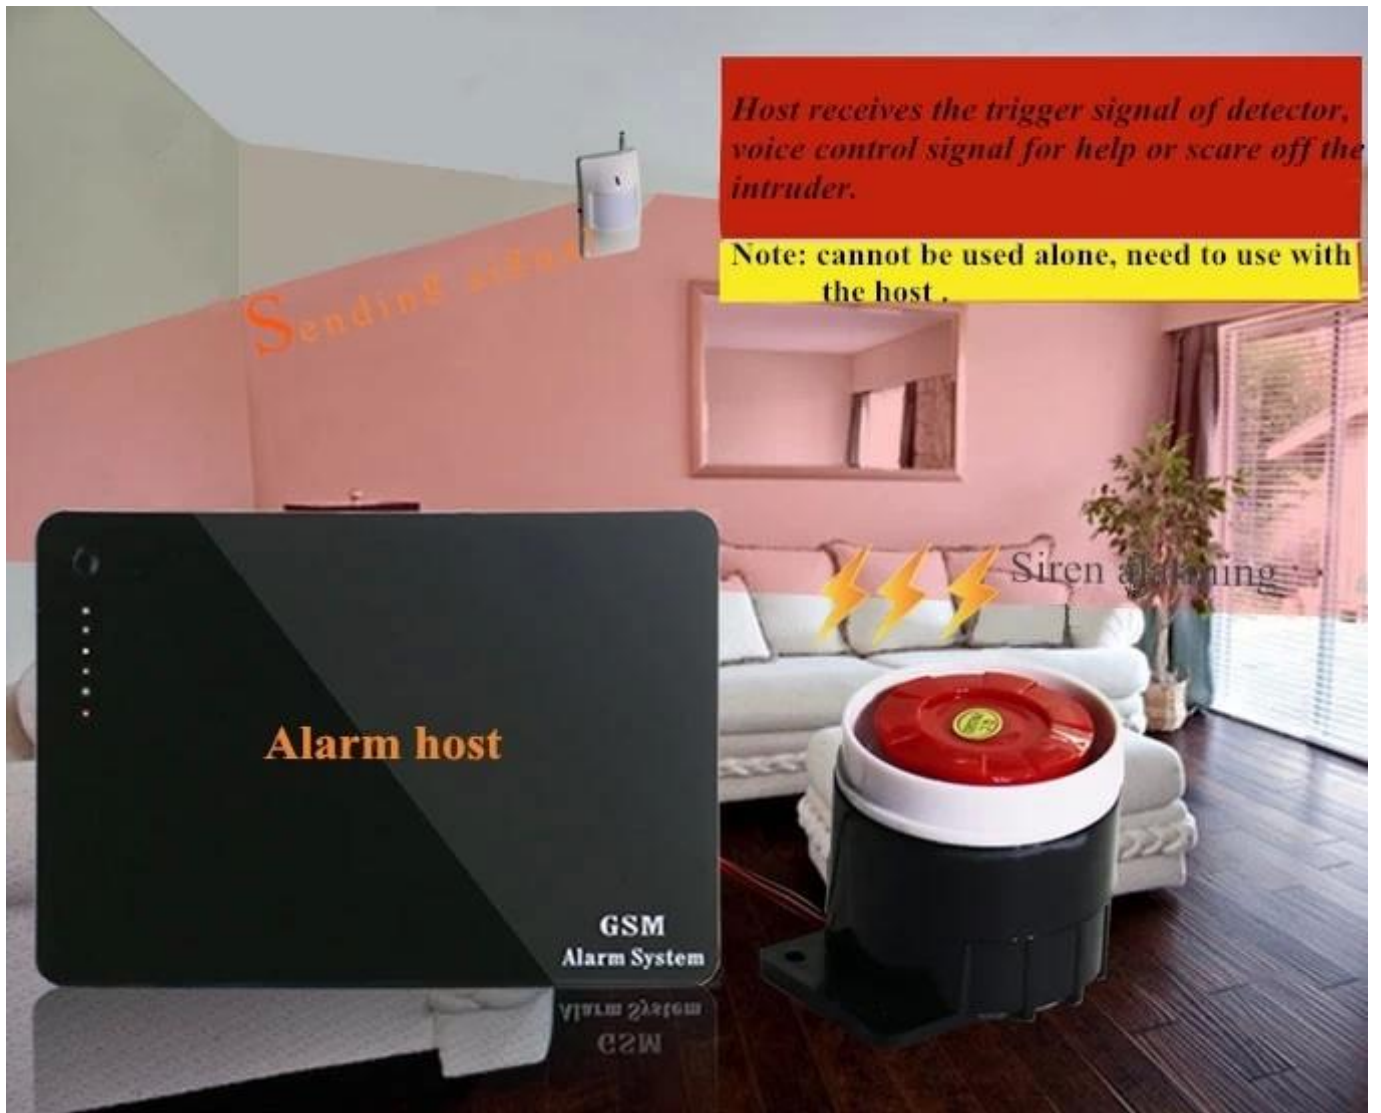

● Parameter

SMQT

Product name:EB-163 Electric alarm siren

Output power: 15/20W

Operating voltage:DC 12V

Operating current:300mA

Sound pressure:115db

Working voltage range: 6-15V DC

Dimension:64*53*50mm

Decibels:110DB

● Introduction

SMQT

SMQT EB-163 Electric alarm siren is a high-quality, reliable, and easy-to-install device. It is designed to provide a clear and loud warning sound in emergency situations. The siren is powered by a DC 12V power source, which can be connected to a car battery or a power supply unit. The device is compact and lightweight, making it suitable for use in a variety of applications, including home security, industrial safety, and emergency services. The siren is made of durable materials and is resistant to shock and vibration. It is also easy to install and maintain. The siren is a must-have for anyone who wants to protect their property and loved ones. The siren is a reliable and effective way to provide a clear and loud warning sound in emergency situations. The siren is a high-quality, reliable, and easy-to-install device. It is designed to provide a clear and loud warning sound in emergency situations. The siren is powered by a DC 12V power source, which can be connected to a car battery or a power supply unit. The device is compact and lightweight, making it suitable for use in a variety of applications, including home security, industrial safety, and emergency services. The siren is made of durable materials and is resistant to shock and vibration. It is also easy to install and maintain. The siren is a must-have for anyone who wants to protect their property and loved ones. The siren is a reliable and effective way to provide a clear and loud warning sound in emergency situations.

● Dimesion Picture

SMQT

● Features

SMOT

ABS material shell

Tough wire

Quick plug

Fixed glue stick