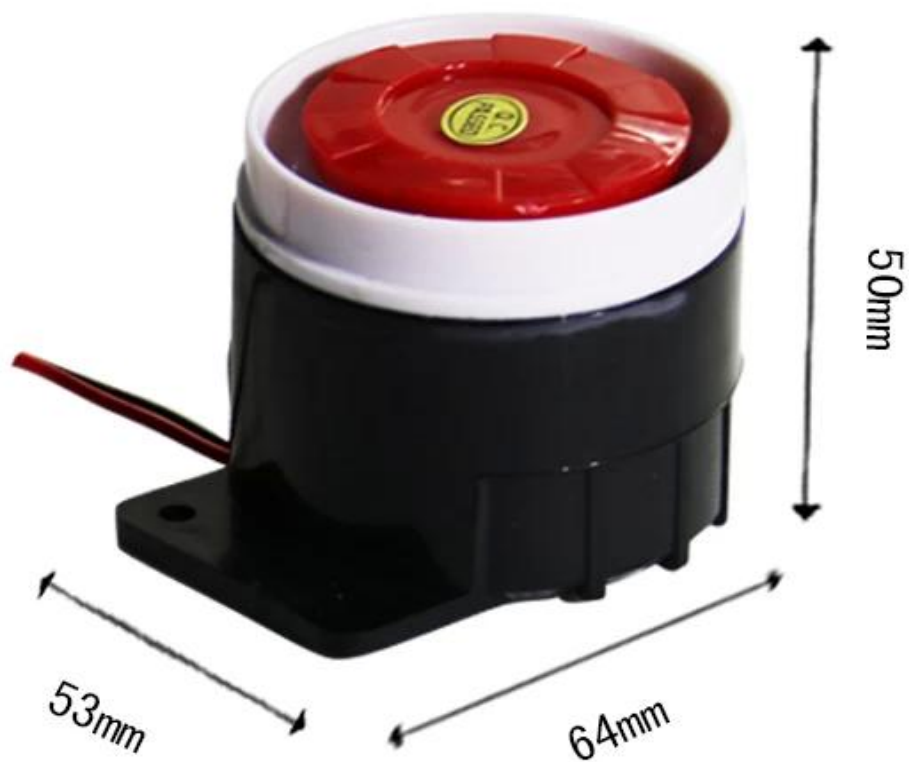

ELECTRIC SIREN

Fireproof ABS housing, 115db sound pressure, 12V DC power supply.

• Parameter

SMQT®

Model	EB-163
Size	5 × 4.5 × 6 (mm)
Power supply	12V DC
Current	300MA
Sound pressure	115dB
Material	ABS
Weight	0.062KG

• Introduction

SMQT®

EB-163 100VAC 10A 1000VA 1000VA 1000VA 10 1000VA 1000VA 1000VA 1000VA 1000VA.

• Dimension

SMQT

• Feature

SMQT

PRODUCT FEATURE

12V DC wired electric siren

115 db sound pressure

Fireproof ABS material housing

Welcome OEM and order sample for test

CE certificate, 2 years quality warranty

• *Packaging & shipping*

SMQT[®]

• Office show