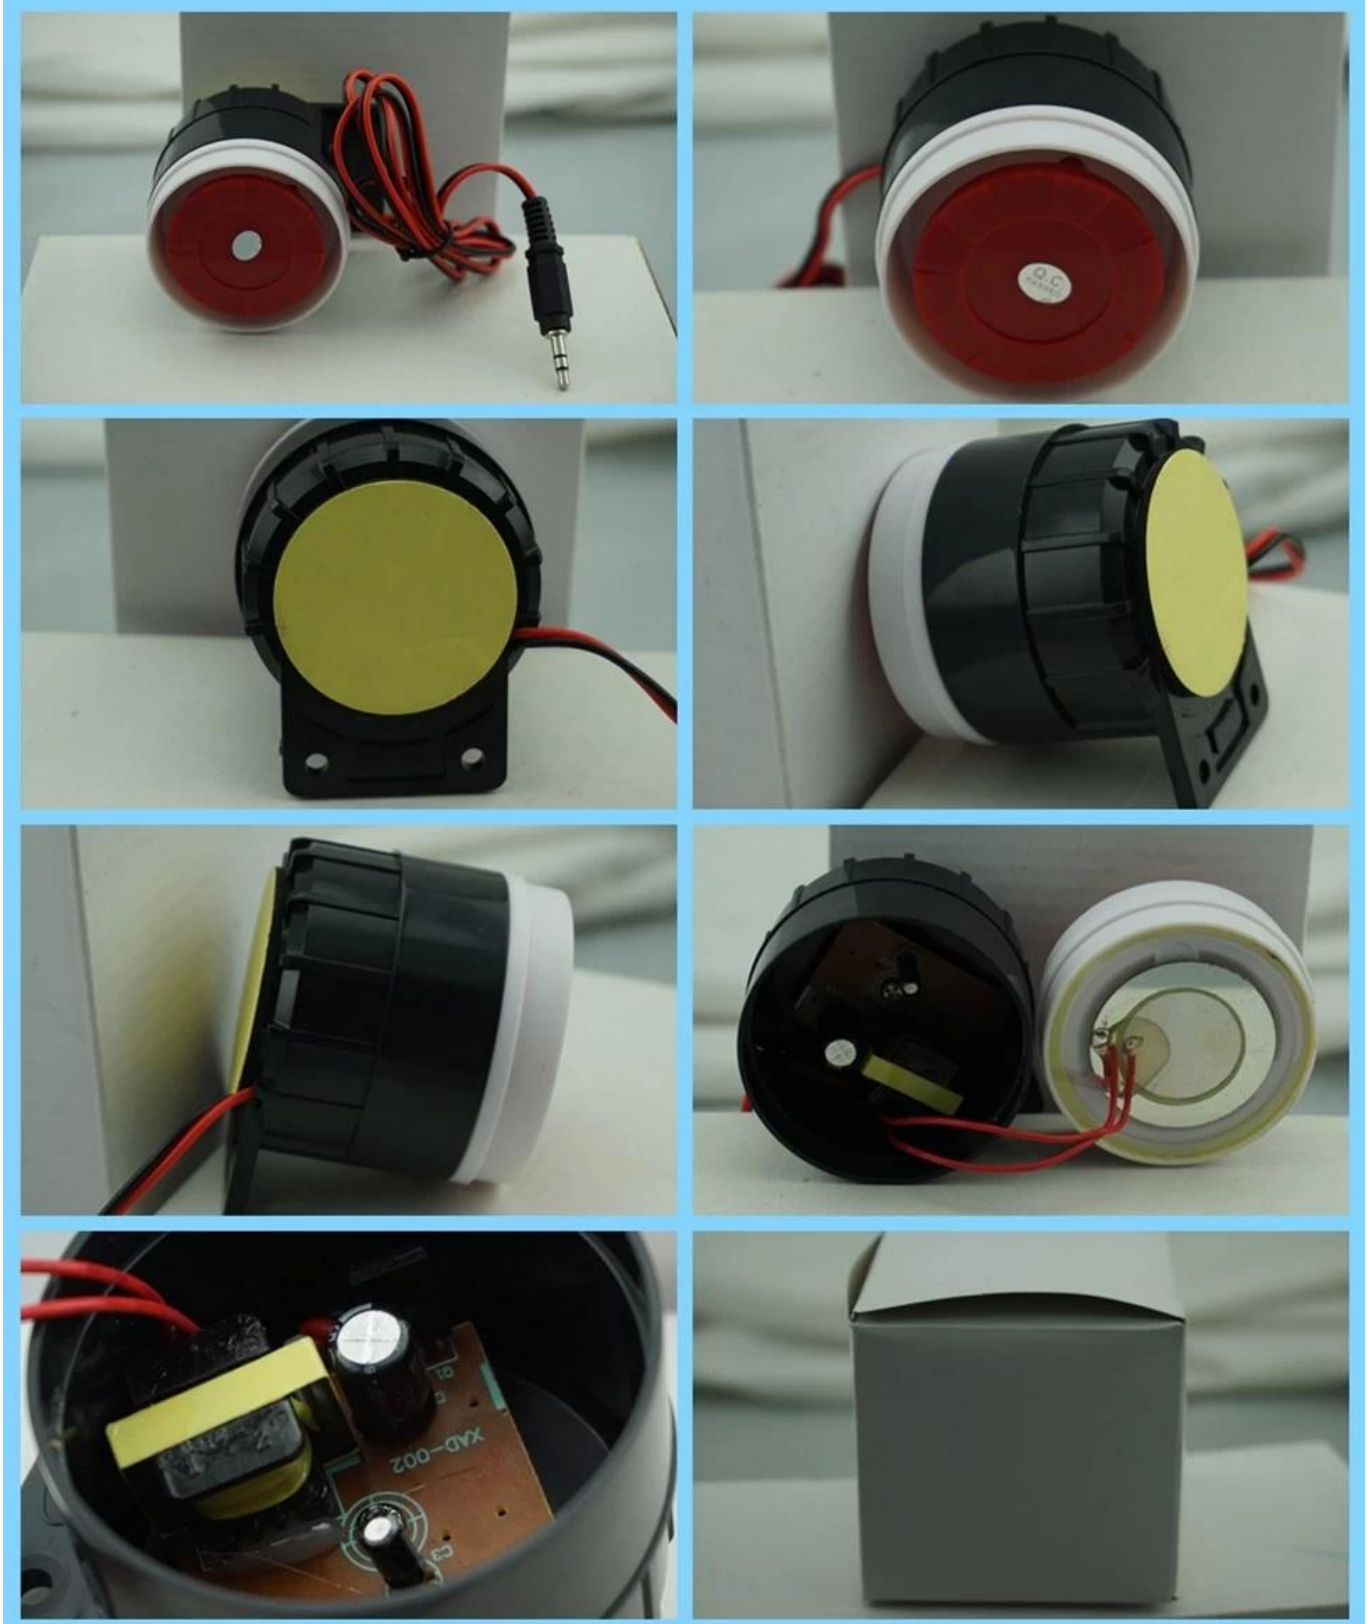

• *Feature*

SMQT®