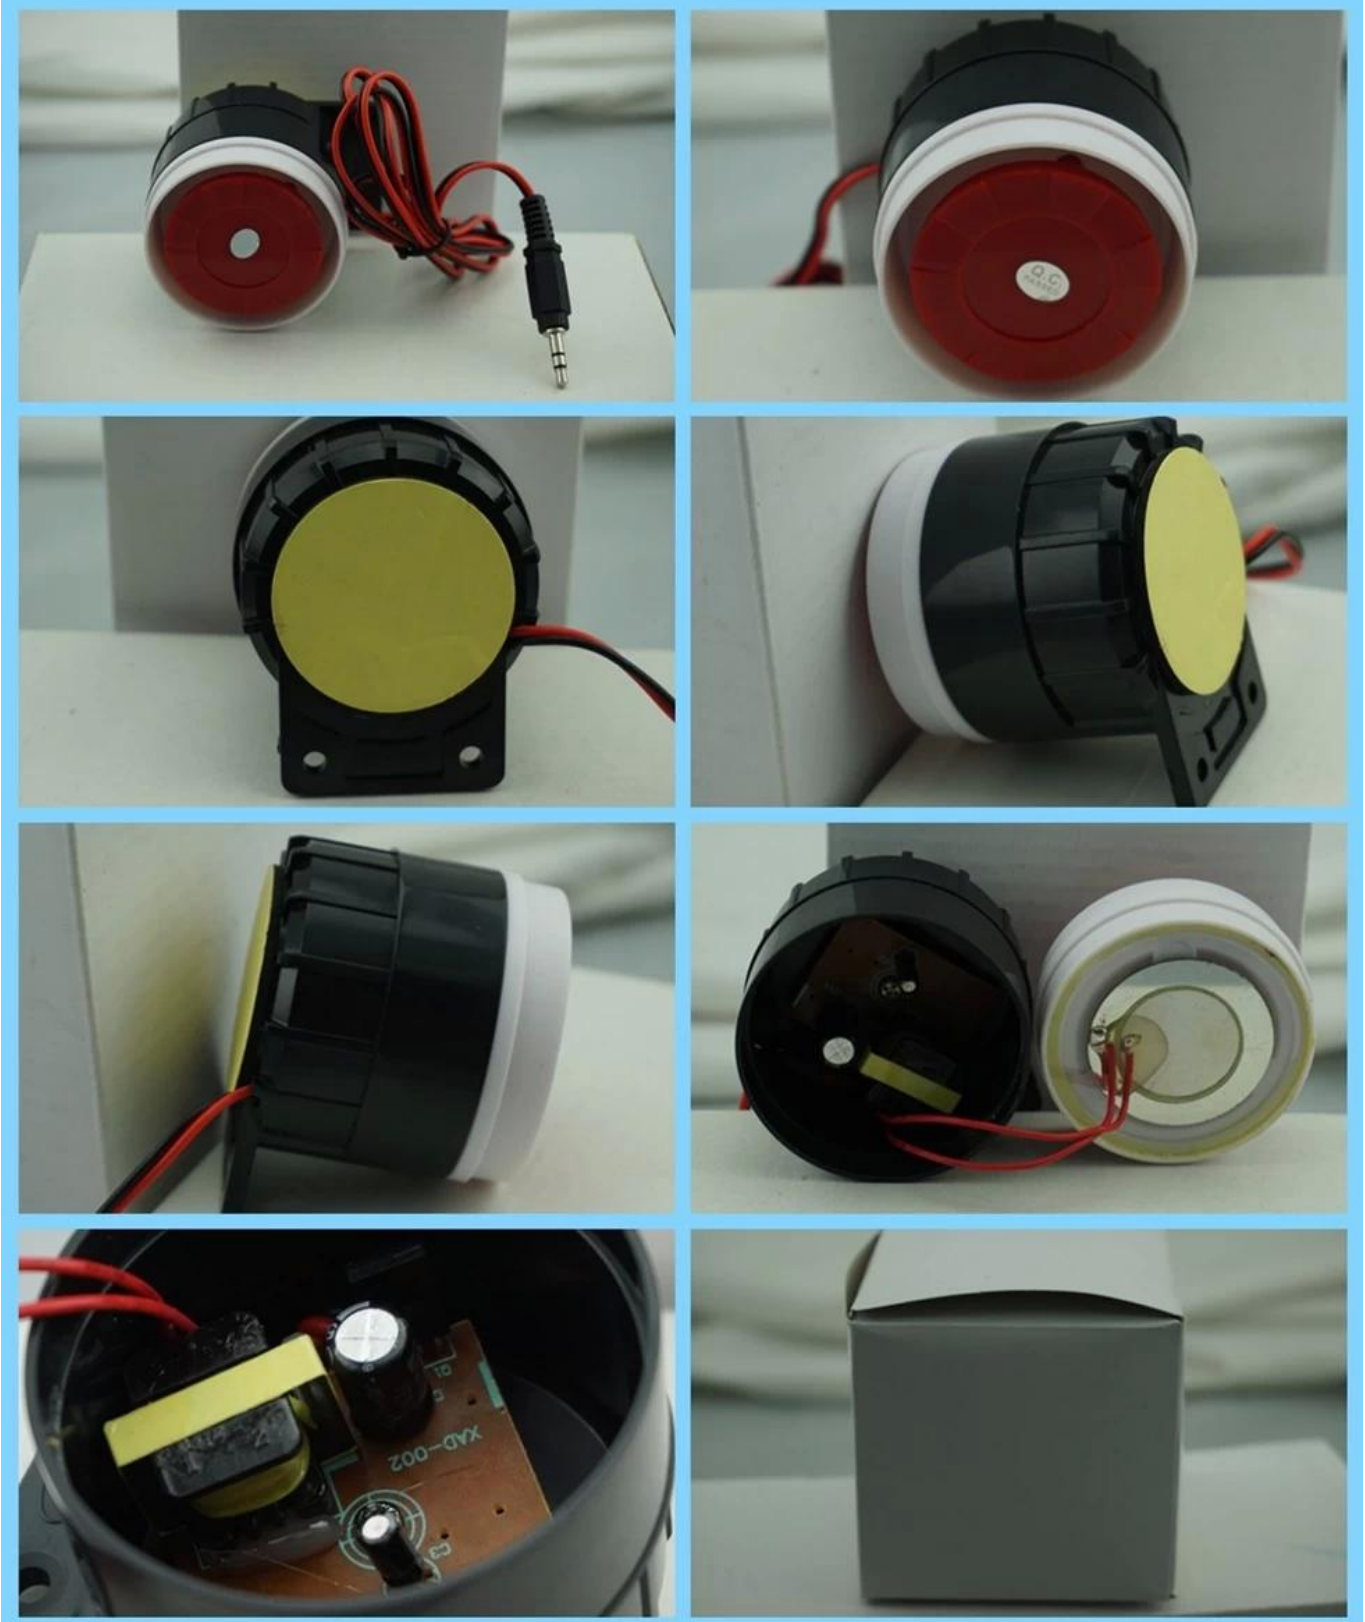

• *Feature*

SMQT®