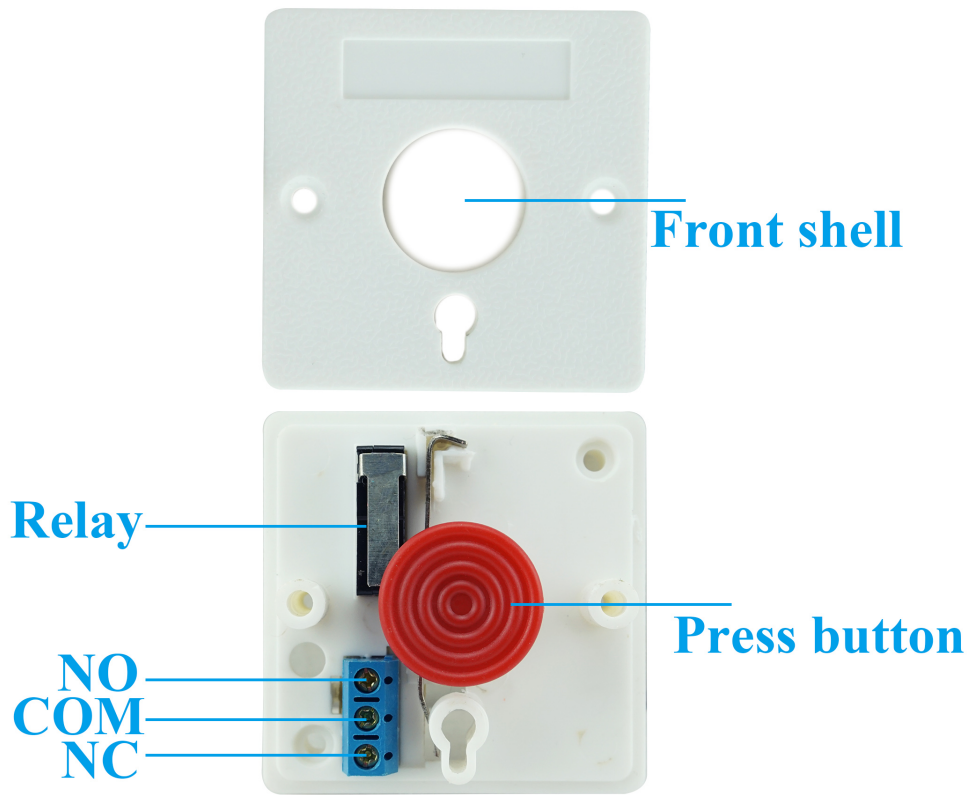

NC / NO / COM

Size

Apperance

EB-127s

NC / NO / COM	
EB-127	
0.3A	
≤95	
3 NO / NC / COM	
> 10000	
54×54×27	
ABS + PCB +	
40	
1~300	
-20°C~70°C	
1	
OEM	OEM

Specification

Packaging

Natural paper box