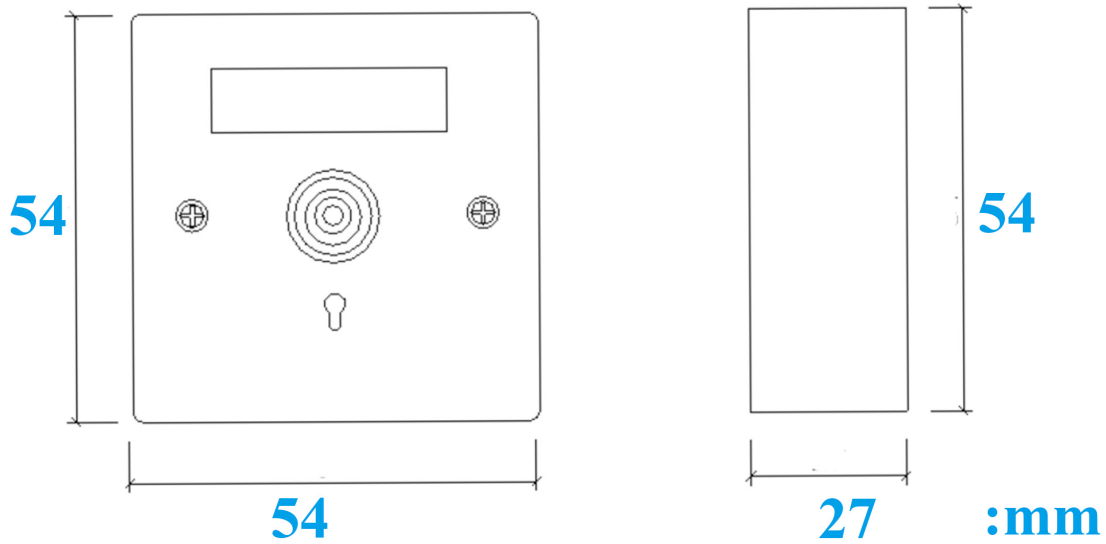

NC / NO / COM

Size

Apperance

EB-127s

NC / NO / COM	
EB-127	
0.3A	
≤95	
3 NO / NC / COM	
> 10000	
54×54×27	
ABS + PCB +	
40	
1~300	
-20°C~70°C	
1	
OEM	OEM

Specification

Packaging

Natural paper box