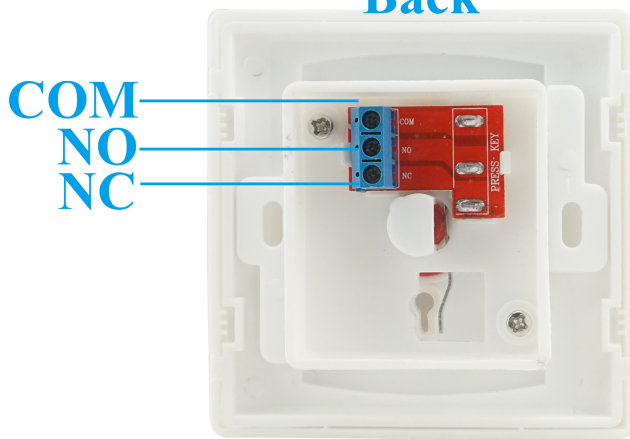

# Specification

Front

Press button

Reset key hole

Back

COM  
NO  
NC