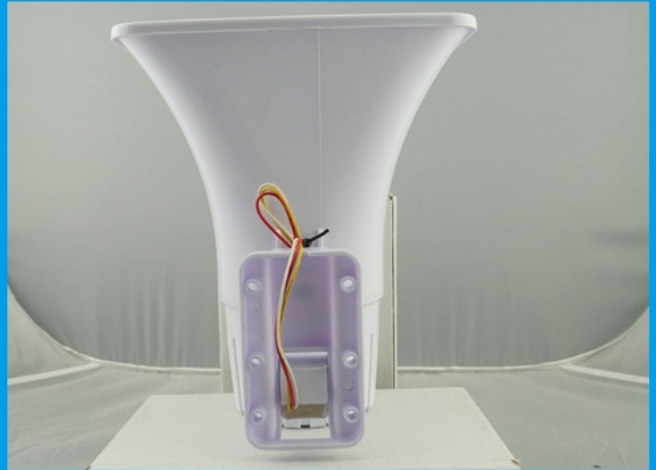

## EB-166

EB-166	
Model	EB-166
Dimensions	236 * 200 * 118mm
Power	DC 12V
Capacity	1200mAh
Power Output	40W / 30W
Impedance	8Ω
Frequency	120Hz
Channels	2
Channels	3
Temperature	-20°C ~ 50°C
Humidity	95%RH
Temperature	-20°C ~ 60°C
Material	ABS
Weight	1.2kg
Certification	CE
Warranty	2 Years