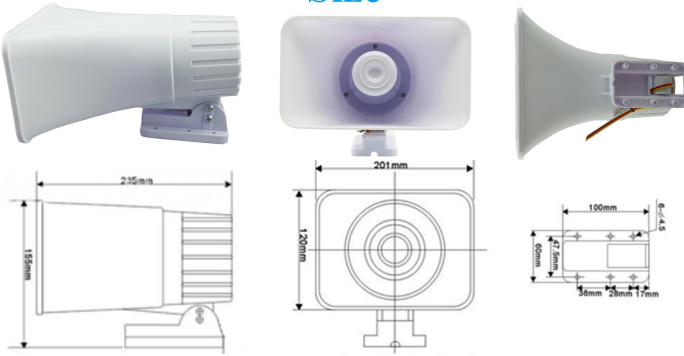

## EB-166

EB-166	
Model	EB-166
Dimensions	236 * 200 * 118mm
Power	DC 12V
Capacity	1200mAh
Power Output	40W / 30W
Impedance	8Ω
Frequency	120Hz
Channels	2
Channels	3
Temperature	-20°C ~ 50°C
Humidity	95%RH
Temperature	-20°C ~ 60°C
Material	ABS
Weight	1.2kg
Certification	CE
Warranty	2 Years

## EB-166

## Size