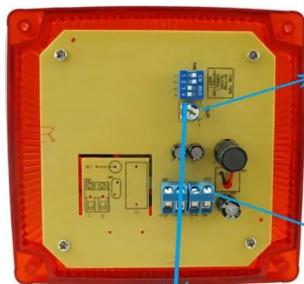

Side

VOLUME

WART TOEGEHORIG

8 Types
Voice & light combination
freely adjustable