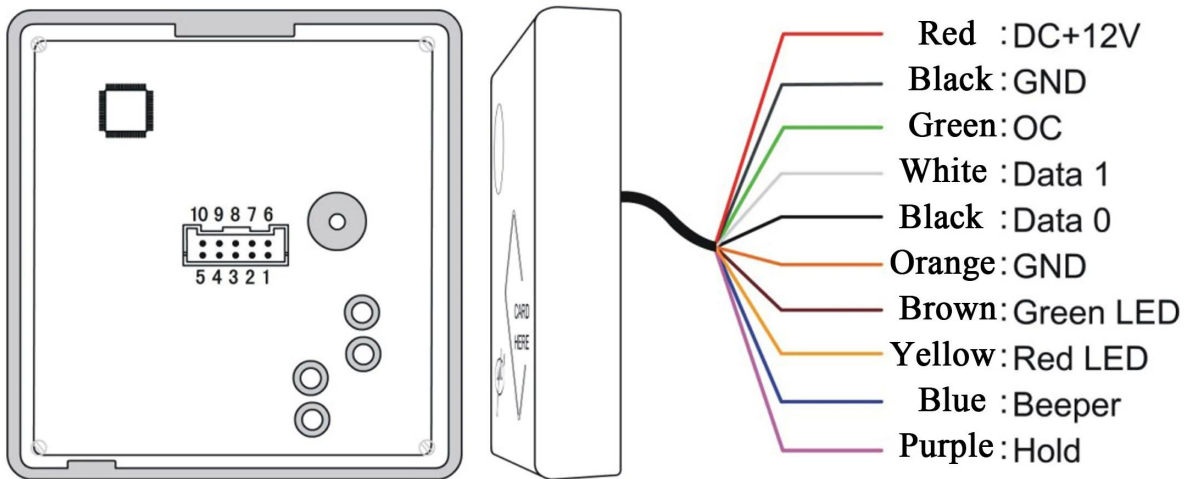

## Size

mm

## Wire port introduction

NO	Color	Function	Description
1	Red	12V+	DC Power 12V
2	Black	GND	DC Power 0V
3	Green	OC OUT**	OC Out to output doorbell signal or anti-tamper signal
4	White	DATA1	Wiegand DATA1 Output
5	Black	DATA0	Wiegand DATA0 Output
6	Orange	GND	Signal Grounding
7	Brown	Green LED*	Grounding to display 1 <sup>st</sup> message and green LED lights up
8	Yellow	Red LED*	Grounding to display 2 <sup>nd</sup> message and red LED lights up
9	Blue	Beeper	Beeper controller, grounding to work
10	Purple	Hold	Card reading controller, grounding to stop therefore reading