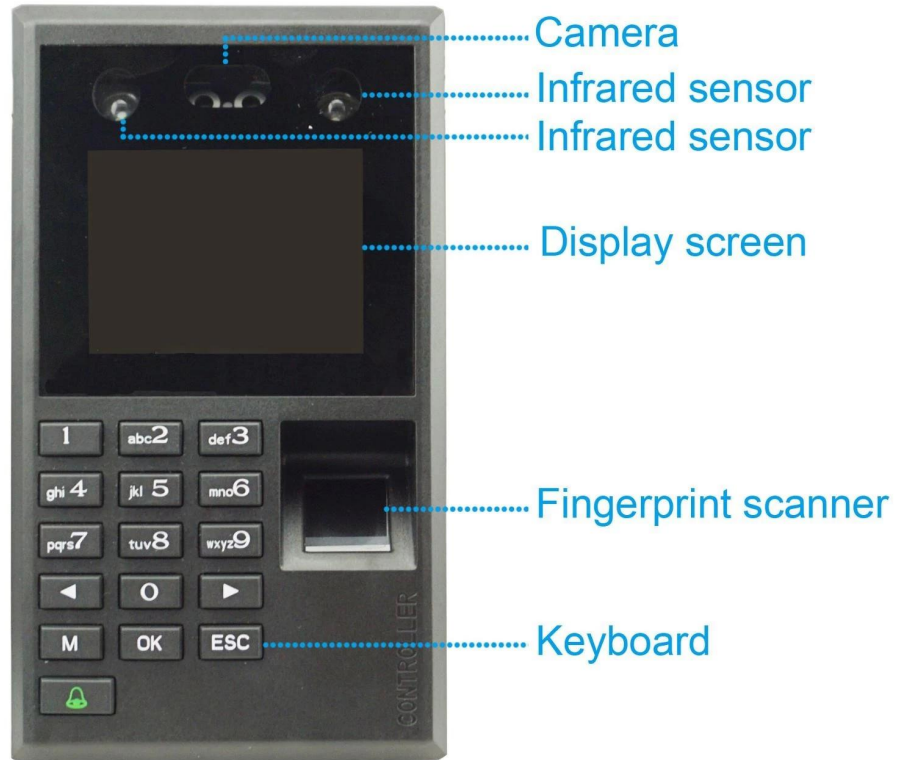

New

Access control & Alarm product supplier

Pagtutukoy

| | |
|---------------------------|---|
| Pangalan | LCD Biometric face & fingerprint & password access controller keypad |
| Power supply | DC12V |
| Kasalukuyang | & lt; 350mA |
| Dimensyon | 160mm * 92mm * 30mm |
| Timbang | 0.28kg |
| Woring temperature | -20 °C ~ 50 °C |
| Paggawa ng kahalumigmigan | 10% ~ 85% |
| Kakayahang imbakan | 100,000 record capacity, 500 pcs face, 1500 pcs fingerprint, 500 pcs password |
| Bilis ng pagkilala | □ 0.5s |
| FRR | & lt; 0.01% |
| Malayo | & lt; 0.001% |
| Paraang komunikasyon | U disk, RS485, TCP / IP |
| WG signal | Adjustable WG26 / WG34 |
| Pagsasaayos ng keyboard | Sampung mga key ng numero at anim na key ng function |
| Wika ng wika | 10 mga wika na adjustable (Intsik, tradisyon Tsino, Espanyol, Korean, Hapon, Vietnamese, Turkish, Indonesian, Thai) |

Device introduction

Back plate fixed hole

Back plate fixed hole

Back plate fixed screw hole

U disk port

Reset hole

Back plate fixed screw hole

Packaging