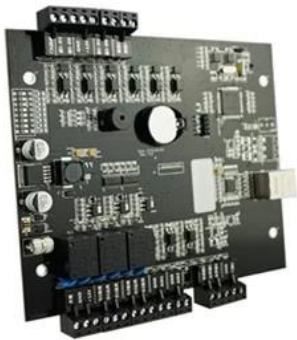

SMQT
铭汗科技

SMQT
铭汗科技

SMQT
铭汗科技

SMQT
铭汗科技

SMQT
铭汗科技

SMQT
铭汗科技

SMQT
铭汗科技

SMQT
铭汗科技

SMQT
铭汗科技