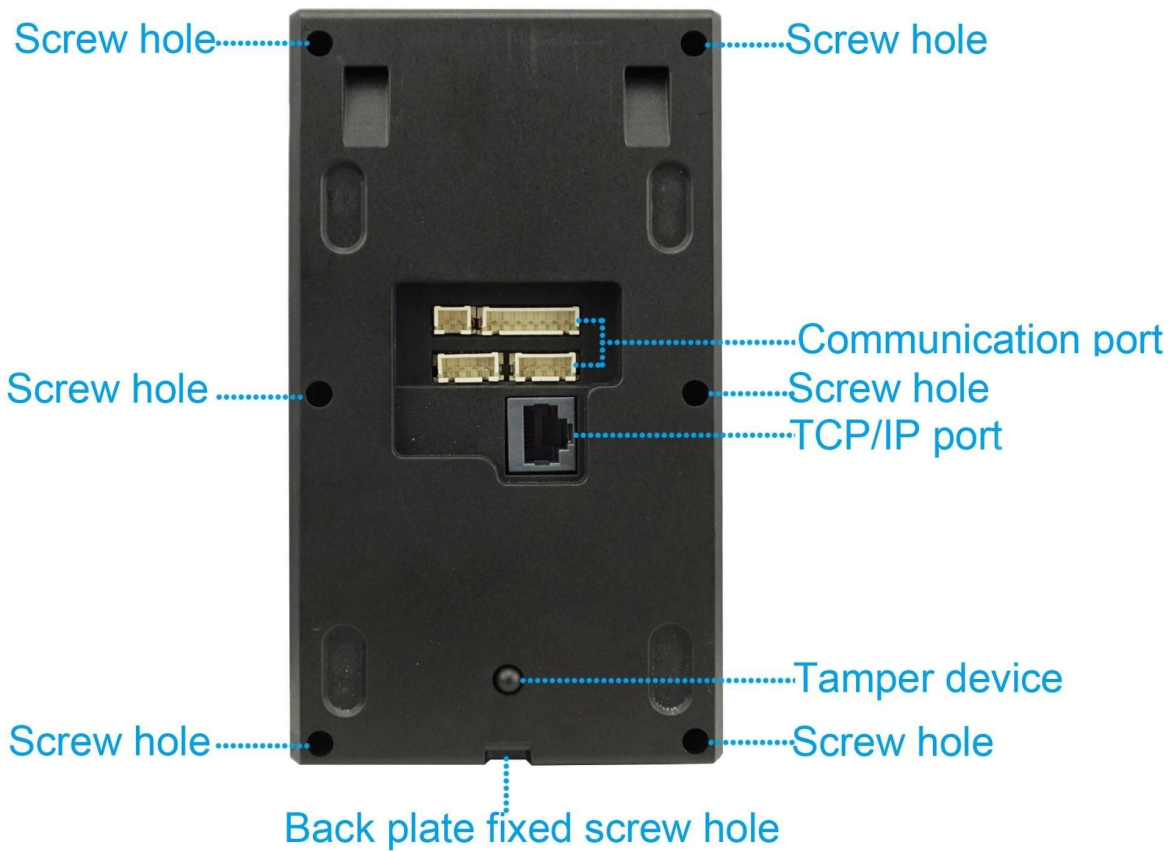

New

Access control & Alarm product supplier

Pagtutukoy

| | |
|---------------------------|---|
| Pangalan | LCD Biometric face & fingerprint & password access controller keypad |
| Power supply | DC12V |
| Kasalukuyang | & lt; 350mA |
| Dimensyon | 160mm * 92mm * 30mm |
| Timbang | 0.28kg |
| Woring temperature | -20 °C ~ 50 °C |
| Paggawa ng kahalumigmigan | 10% ~ 85% |
| Kakayahang imbakan | 100,000 record capacity, 500 pcs face, 1500 pcs fingerprint, 500 pcs password |
| Bilis ng pagkilala | □ 0.5s |
| FRR | & lt; 0.01% |
| Malayo | & lt; 0.001% |
| Paraang komunikasyon | U disk, RS485, TCP / IP |
| WG signal | Adjustable WG26 / WG34 |
| Pagsasaayos ng keyboard | Sampung mga key ng numero at anim na key ng function |
| Wika ng wika | 10 mga wika na adjustable (Intsik, tradisyon Tsino, Espanyol, Korean, Hapon, Vietnamese, Turkish, Indonesian, Thai) |

Device introduction

Back plate fixed hole

Back plate fixed hole

Back plate fixed screw hole

U disk port

Reset hole

Back plate fixed screw hole

Packaging