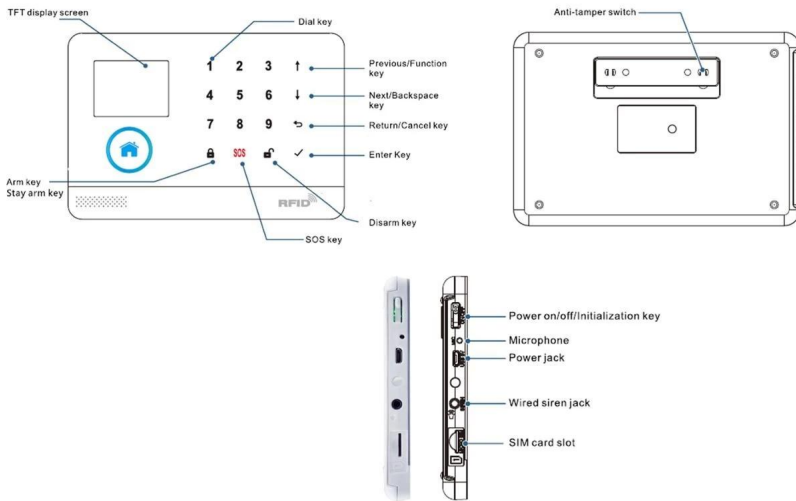

WIFI GPRS GSM Smart home burgular alarm system

Specification

Product name: WIFI GPRS GSM Smart home burgular alarm system

Model;EB-821

box case dimension:210*150*75(mm)

Keypad dimension: 185×125×14.7mm(L×H×T)

Power supply : 110V~220V AC or DC 5V(micro USB jack)

Static current :≤80uA

Alarm current:

≤120mA

Siren output: <500mA

Defence zone :Max 100 pcs wireless accessories

GSM Band : 4-band (850/900/1800/1900Mhz)

WIFI format: IEEE802.11b/g/n

Working temperature :0°C~+55°C

Working humidty : <80%

System Wireless Frequency: 433Mhz(1527 code,330K)

Backup battery: 3.7V/500Ah Lithium battery

Cellphone App: Andorid & IOS App

Weight: 0.7kg

What features of our alarm system EB-821?

Wireless 433Mhz communication
(EV 1527 coding,330k)

Wireless transmitting distance 15~20m

Cell phone App control:

Free Android & IOS cell phone App

Scan the top two-dimensional code to download phone App

What pictures of our alarm system wifi?