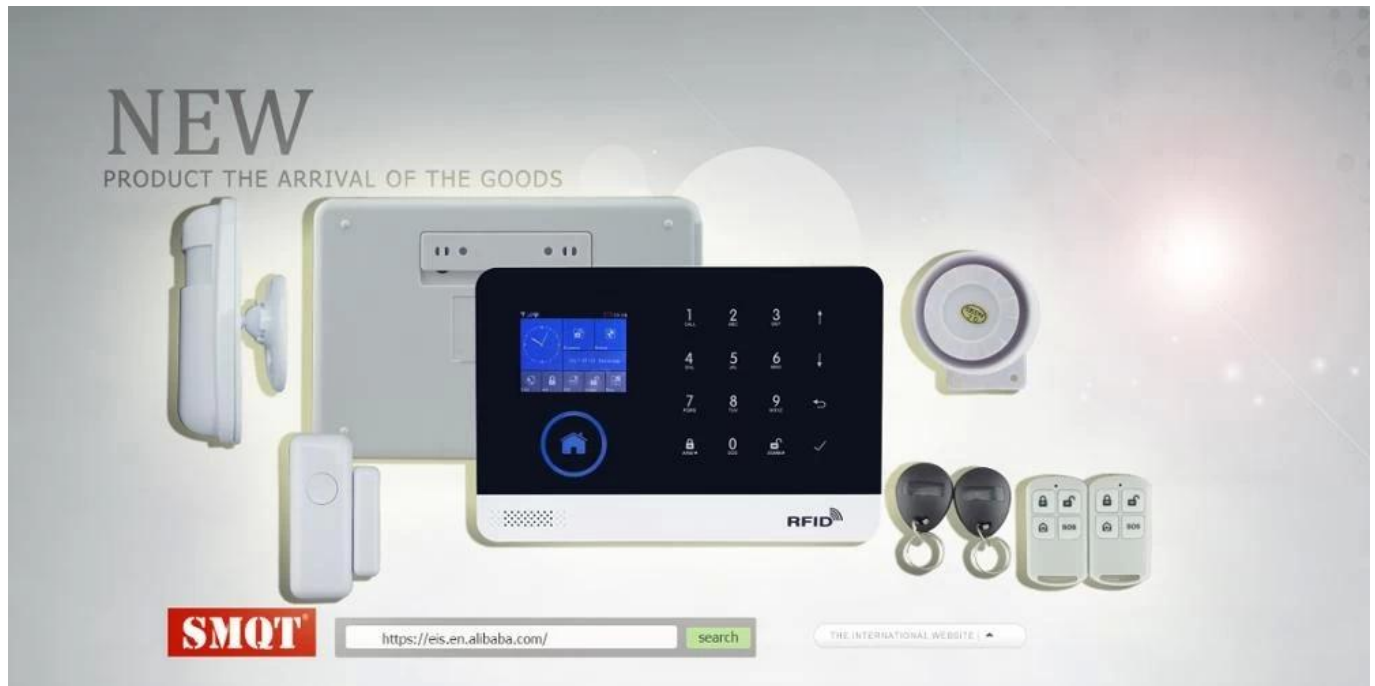

WIFI GPRS GSM Smart home burgular alarm system

Specification

Product name: WIFI GPRS GSM Smart home burgular alarm system

Model;EB-821

box case dimension:210*150*75(mm)

Keypad dimension: 185×125×14.7mm(L×H×T)

Power supply : 110V~220V AC or DC 5V(micro USB jack)

Static current :≤80uA

Alarm current:

≤120mA

Siren output: <500mA

Defence zone :Max 100 pcs wireless accessories

GSM Band : 4-band (850/900/1800/1900Mhz)

WIFI format: IEEE802.11b/g/n

Working temperature :0°C~+55°C

Working humidty : <80%

System Wireless Frequency: 433Mhz(1527 code,330K)

Backup battery: 3.7V/500Ah Lithium battery

Cellphone App: Andorid & IOS App

Weight: 0.7kg

What features of our alarm system EB-821?