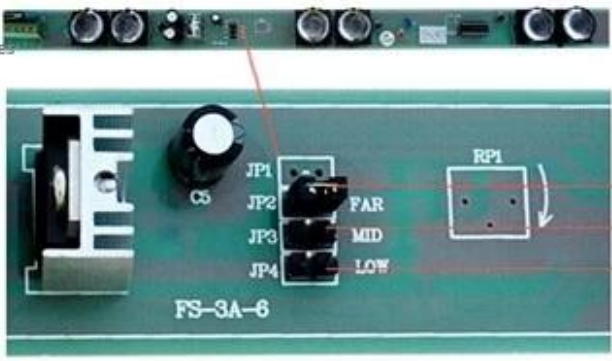

Installation and debugging is convenient, 3 when the warning distance can be adjusted

After the installation of the fixed infrared beam of the launch and reception of vision can be achieved 360 degrees of rotation, three block adjustable warning distance, convenient and sensitive.

far (15-30m)
in (5-15m)
near(0-5m)

3 warning distance adjustable map

The bracket adopts the latest sliding cover to be designed, and the installation is more convenient. Disassembly more secure.