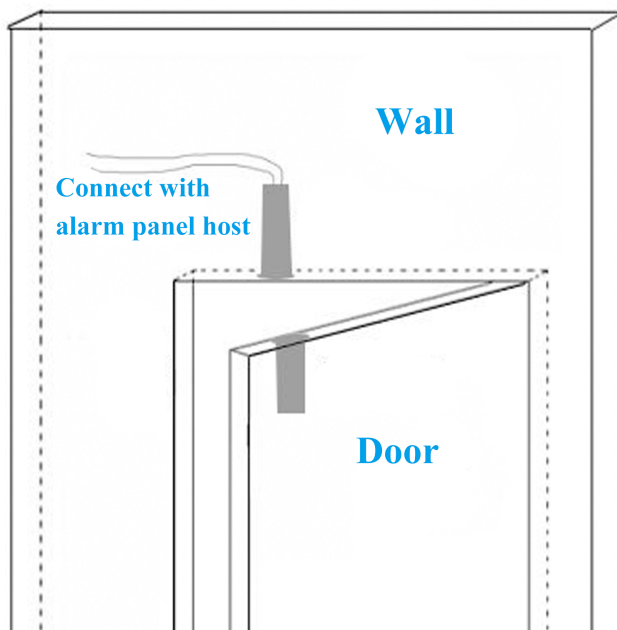

SMQOT

New
Access control & Alarm product supplier

EB-136'S MAIN 〇〇〇〇〇〇〇〇〇〇〇〇

〇〇〇〇〇〇〇〇〇〇〇〇〇:	〇〇〇〇〇〇〇〇〇〇〇〇〇〇〇〇〇〇〇〇〇〇 〇〇〇〇〇〇〇〇〇〇〇〇〇〇〇〇〇〇
〇〇〇 〇〇〇〇〇:	EB-136
〇〇〇〇〇〇〇 〇〇〇〇〇〇〇〇〇〇:	〇〇〇〇〇 DC 100V
〇〇〇〇〇〇〇 〇〇〇〇〇〇〇〇:	〇〇〇〇〇 0.5A
〇〇〇〇〇〇〇〇〇〇〇:	10W
〇〇〇〇〇〇〇〇〇〇〇〇:	NC / COM
〇〇〇〇〇〇〇〇〇〇〇〇〇〇〇:	20 ~ 30mm
〇〇〇〇:	〇〇. 〇〇〇〇: 19 (〇〇〇〇〇〇〇〇〇〇〇〇〇〇〇) * 25 (〇〇〇) (〇〇.) 〇〇〇〇〇〇〇〇〇〇〇〇〇: 19(〇〇〇〇〇〇〇〇〇〇〇〇〇〇) * 25 (H) (mm)
〇〇〇〇〇〇〇〇〇 〇〇〇〇〇〇:	〇〇〇〇〇〇 〇〇〇〇〇〇〇〇〇〇
〇〇〇〇〇〇〇 〇〇〇〇〇〇:	〇〇〇〇〇〇〇〇〇〇 〇〇〇〇〇〇〇〇〇〇〇〇〇〇〇〇〇〇〇〇〇
〇〇〇〇〇:	〇〇〇〇〇〇〇〇 ABS + 〇〇〇〇〇〇〇 + 〇〇 〇〇〇〇〇〇〇
〇〇〇〇〇〇〇〇〇〇〇〇:	〇〇〇〇〇 / 〇〇〇〇〇〇〇〇〇 (〇〇〇〇〇〇〇〇〇〇)
〇〇〇〇〇〇〇:	〇〇〇〇〇〇〇〇〇〇〇: 20g 10 〇〇〇〇〇〇〇〇〇〇〇〇〇〇〇〇〇〇〇 220g

NC mode working principle

Installation

Packaging

10pairs per bag

SMQT[®]
铭汗科技

SMQT[®]
铭汗科技

SMQT[®]
铭汗科技

SMQT[®]
铭汗科技