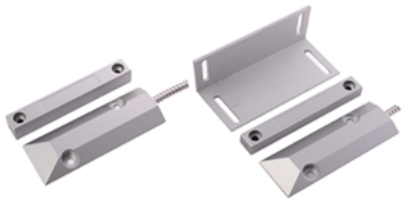

SMQT®
铭汗科技

SMQT®
铭汗科技

SMQT®
铭汗科技

SMQT®
铭汗科技

SMQT®
铭汗科技

SMQT®
铭汗科技

SMQT®
铭汗科技

SMQT®
铭汗科技

SMQT®
铭汗科技