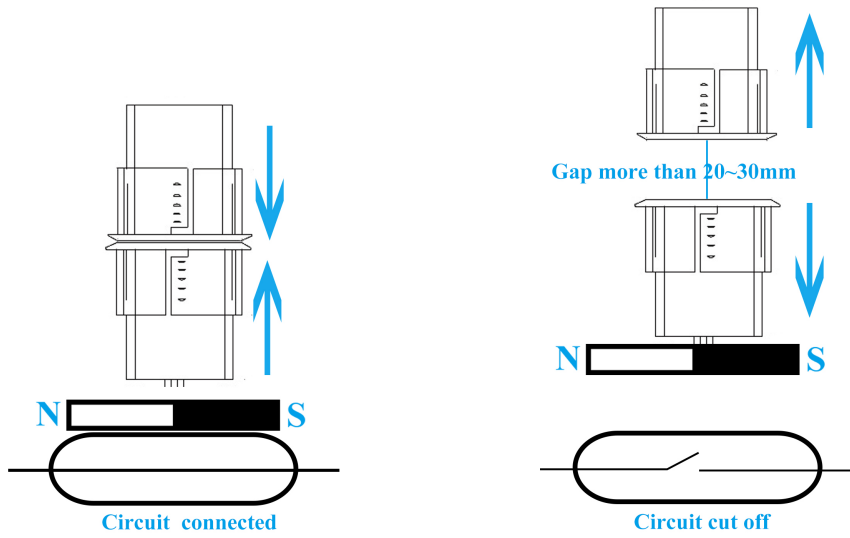

SMQOT

New
Access control & Alarm product supplier

EB-136'S MAIN 〇〇〇〇〇〇〇〇〇〇〇〇

〇〇〇〇〇〇〇〇〇〇〇〇〇:	〇〇〇〇〇〇〇〇〇〇〇〇〇〇〇〇〇〇〇〇〇〇 〇〇〇〇〇〇〇〇〇〇〇〇〇〇〇〇〇〇
〇〇〇 〇〇〇〇〇:	EB-136
〇〇〇〇〇〇〇 〇〇〇〇〇〇〇〇〇〇:	〇〇〇〇〇 DC 100V
〇〇〇〇〇〇〇 〇〇〇〇〇〇〇〇:	〇〇〇〇〇 0.5A
〇〇〇〇〇〇〇〇〇〇〇:	10W
〇〇〇〇〇〇〇〇〇〇〇〇:	NC / COM
〇〇〇〇〇〇〇〇〇〇〇〇〇〇〇:	20 ~ 30mm
〇〇〇〇:	〇〇. 〇〇〇〇: 19 (〇〇〇〇〇〇〇〇〇〇〇〇〇〇〇) * 25 (〇〇〇) (〇〇.) 〇〇〇〇〇〇〇〇〇〇〇〇〇: 19(〇〇〇〇〇〇〇〇〇〇〇〇〇〇) * 25 (H) (mm)
〇〇〇〇〇〇〇〇〇 〇〇〇〇〇〇:	〇〇〇〇〇〇 〇〇〇〇〇〇〇〇〇〇
〇〇〇〇〇〇〇 〇〇〇〇〇〇:	〇〇〇〇〇〇〇〇〇〇 〇〇〇〇〇〇〇〇〇〇〇〇〇〇〇〇〇〇〇〇〇
〇〇〇〇〇:	〇〇〇〇〇〇〇〇 ABS + 〇〇〇〇〇〇〇 + 〇〇 〇〇〇〇〇〇〇
〇〇〇〇〇〇〇〇〇〇〇〇:	〇〇〇〇〇 / 〇〇〇〇〇〇〇〇〇 (〇〇〇〇〇〇〇〇〇〇)
〇〇〇〇〇〇〇:	〇〇〇〇〇〇〇〇〇〇〇: 20g 10 〇〇〇〇〇〇〇〇〇〇〇〇〇〇〇〇〇〇〇 220g

NC mode working principle

Installation

Packaging

10pairs per bag

SMQT[®]
铭汗科技

SMQT[®]
铭汗科技

SMQT[®]
铭汗科技

SMQT[®]
铭汗科技