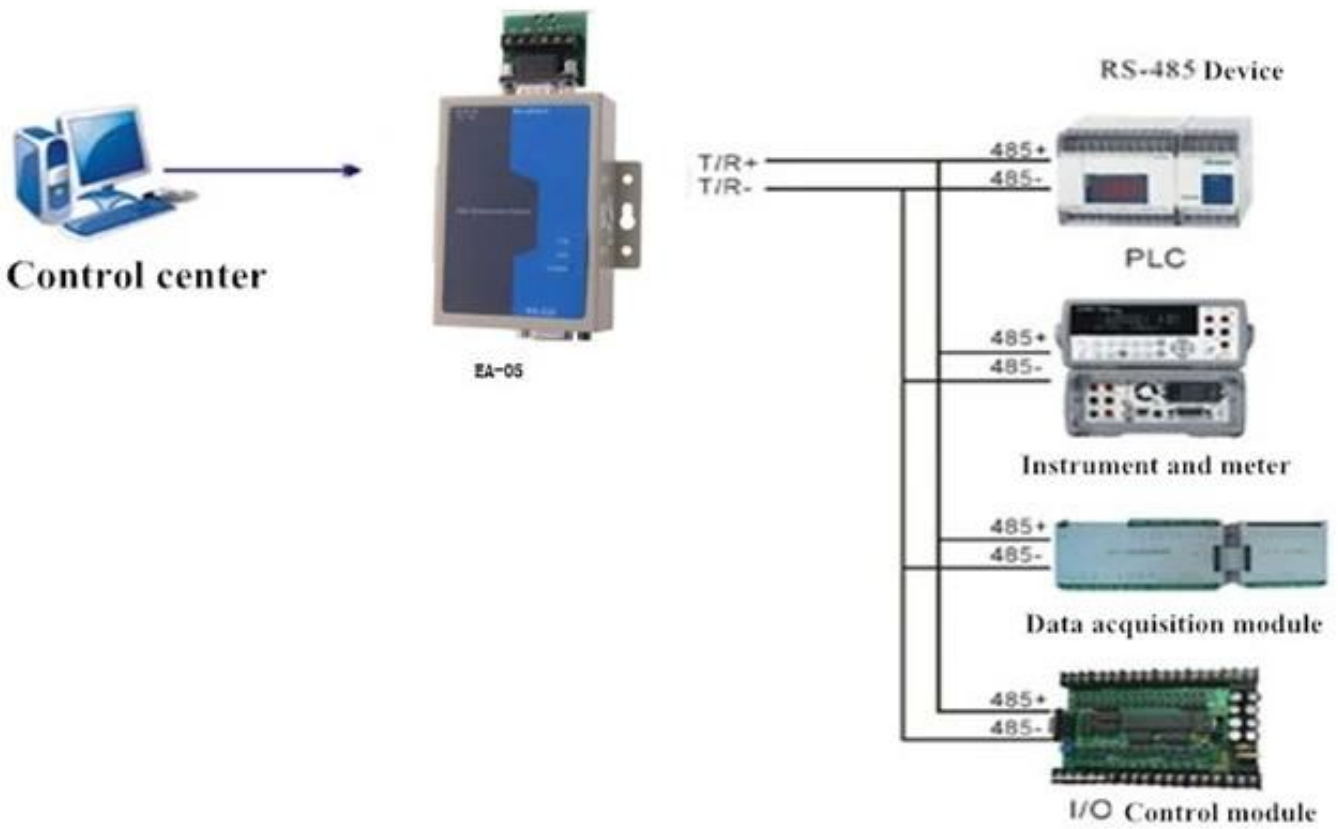

● Installations

SMOT