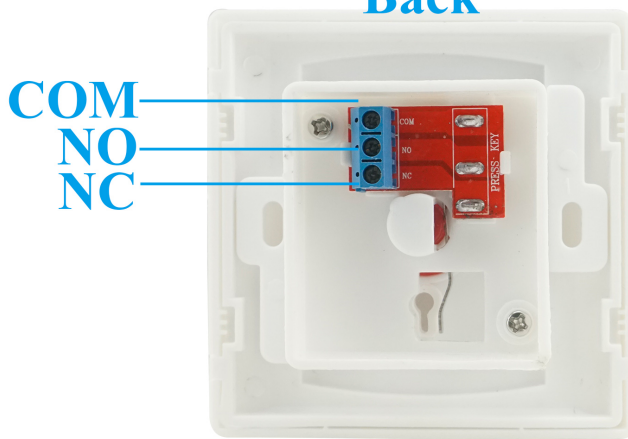

Size

Apperance

Specification

Front

Press button

Reset key hole

Back

COM
NO
NC