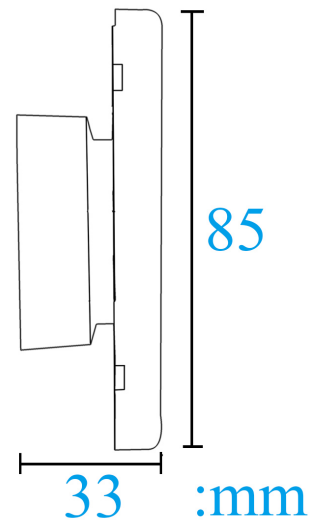

Size

Apperance

Specification

Front

Press button

Reset key hole

Back

COM
NO
NC