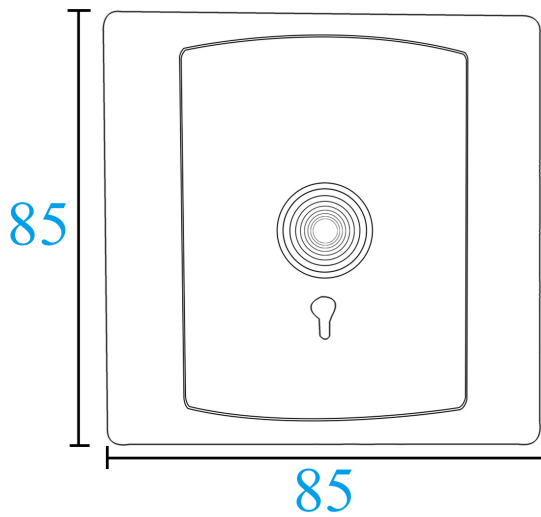

Size

Apperance

Specification

Front

Press button

Reset key hole

Back

COM
NO
NC