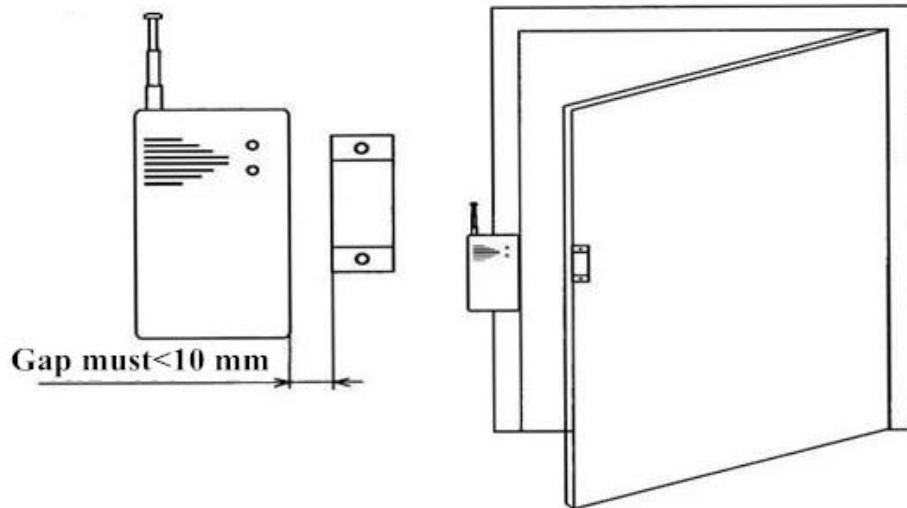

● Parameter

SMQT

参数	
型号	EB-130
工作电压	12V
尺寸	40 ± 5 (mm)
工作频率	315MHz / 433MHz
工作距离	≤100m

● Introduction

SMQT

本产品是一款采用315MHz/433MHz频率的无线遥控开门器，具有体积小、功耗低、使用寿命长等特点。本产品适用于各种类型的防盗门，安装简便，使用方便。本产品采用先进的无线遥控技术，可实现远距离遥控开门，安全可靠。本产品还具有低功耗、长寿命等特点，是您家庭防盗门的理想选择。

● Dimension Picture

SMQT

● Installations

SMOT

**Function:**To detect the door, window, drawer, ambry is illegally open or move.

**Features:**Triggered under the armed state, there will be alarm signal to send to alarm host.

**Installation:** installed at the closed door and drawer.(PS:Detectors and magnetic stripe is opposite, the spacing of less than 1 cm)

**Installation Instruction**

- 1、Emitter and magnetic stripe with two-side glue stick on the door and door frame, as far as possible between closed without gap
- 2、Suitable for wood door/window or glass door/window.