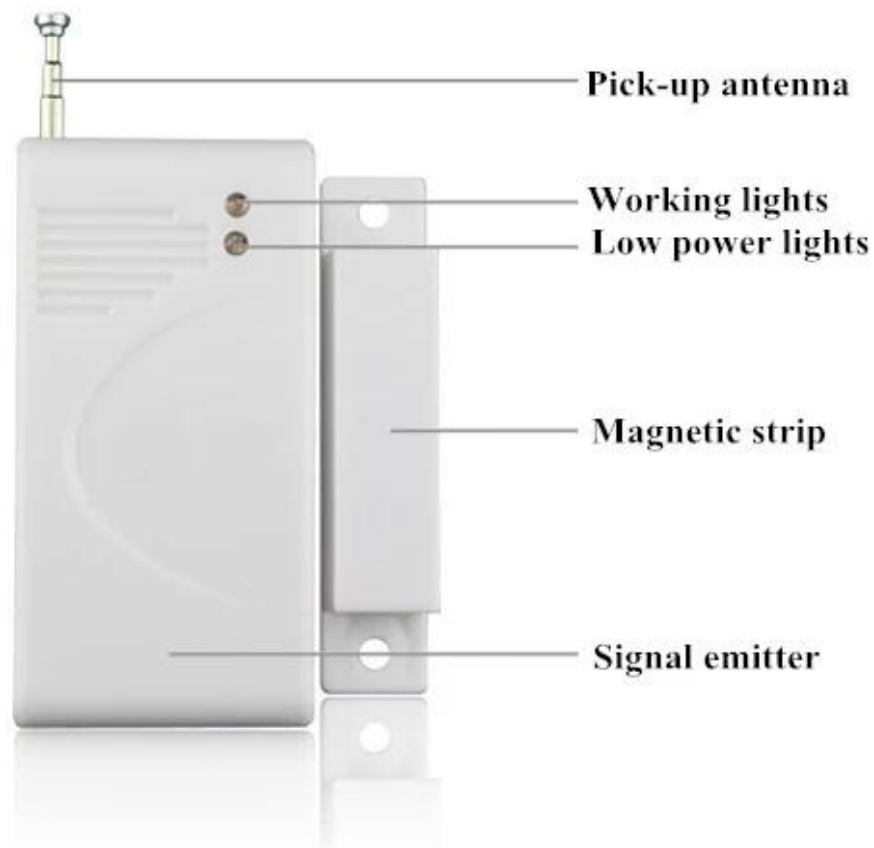

● Parameter

SMQT

参数	
型号	EB-130
工作电压	12V
尺寸	40 ± 5 (mm)
工作频率	315MHz / 433MHz
工作距离	≤100m

● Introduction

SMQT

本产品是一款采用315MHz/433MHz频率的无线遥控开门器，具有体积小、功耗低、使用寿命长等特点。本产品适用于各种类型的防盗门，安装简便，使用方便。本产品采用先进的无线遥控技术，可实现远距离遥控开门，安全可靠。本产品还具有低功耗、长寿命等特点，是您家庭防盗门的理想选择。

● Dimension Picture

SMQT

● Installations

SMOT

**Function:**To detect the door, window, drawer, ambry is illegally open or move.

**Features:**Triggered under the armed state, there will be alarm signal to send to alarm host.

**Installation:** installed at the closed door and drawer.(PS:Detectors and magnetic stripe is opposite, the spacing of less than 1 cm)

**Installation Instruction**

- 1、Emitter and magnetic stripe with two-side glue stick on the door and door frame, as far as possible between closed without gap
- 2、Suitable for wood door/window or glass door/window.