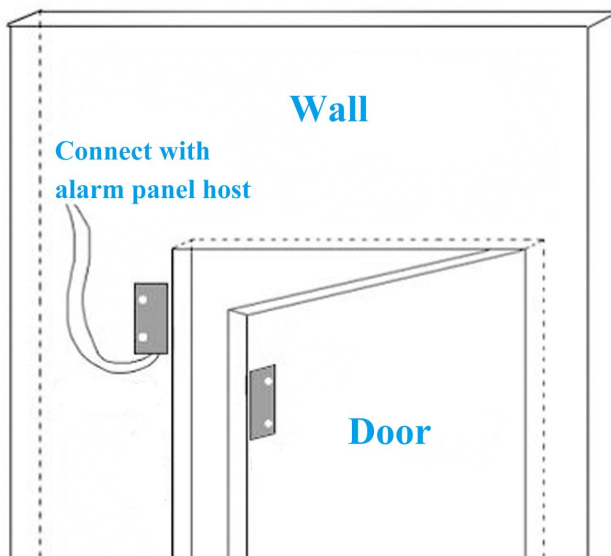

SMQT

New

Access control & Alarm product supplier

2 Color optional

Size

NC mode working principle

Installation

Packaging