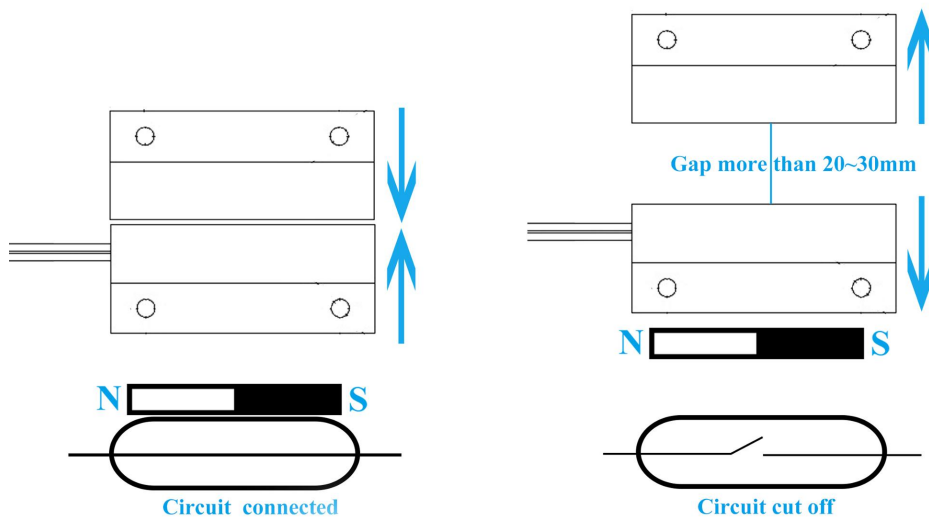

SMQT

New

Access control & Alarm product supplier

2 Color optional

Size

NC mode working principle

Installation

Packaging