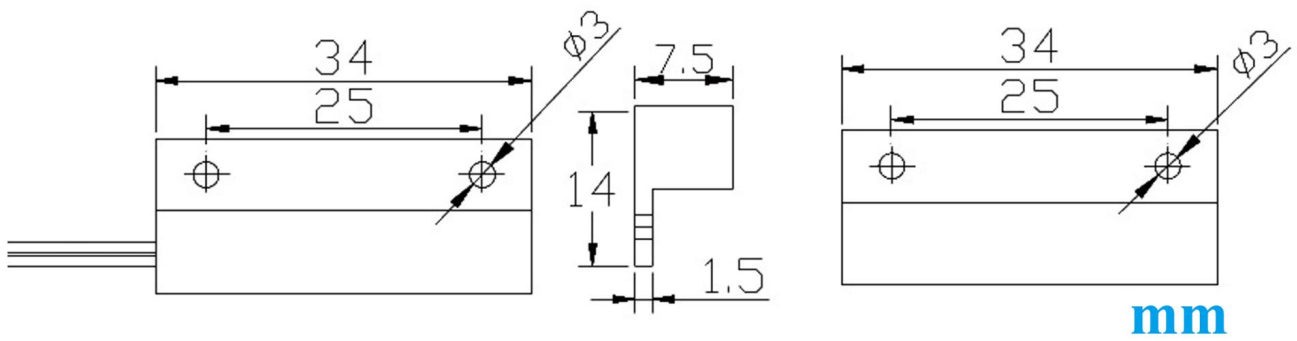

SMQT

New

Access control & Alarm product supplier

2 Color optional

Size

NC mode working principle

Installation

Packaging