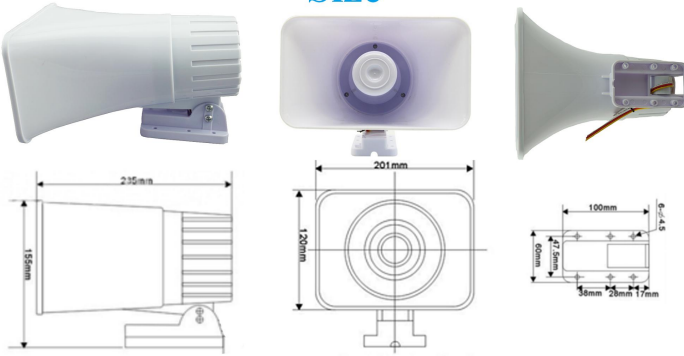

## EB-166'S PARAMETER

EB-166'S PARAMETER	
Model:	EB-166
Dimensions:	200 * 236 * 118 (mm)
Operating Voltage:	DC 12V
Operating Current:	1200mA
Power Consumption:	40W / 30W (Maximum)
Impedance:	8Ω
Sound Pressure Level:	120dB
Frequency Response:	20Hz ~ 20kHz
Operating Temperature:	-20 °C ~ 50 °C
Relative Humidity:	95% RH
Storage Temperature:	-20 °C ~ 60 °C
Weight:	1.2kg
Power Source:	CE
Warranty:	2 Years

EB-166'S PARAMETER

## Size