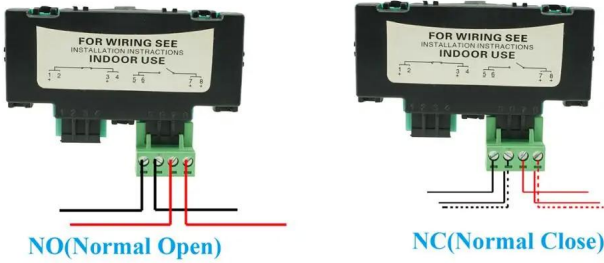

1. Single pole model

Circuit model:

2. Dual pole model

Circuit model:

This model emergency button is widely use in fire alarm system and access control system for emergency case.