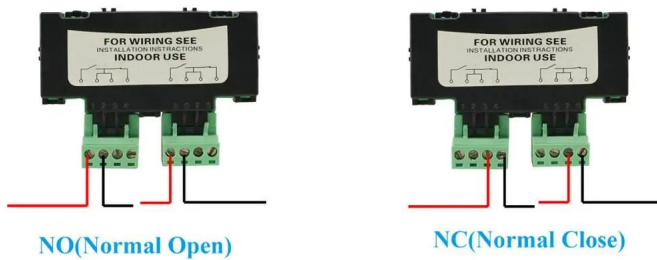

Circuit model:

This model emergency button is widely use in fire alarm system and access control system for emergency case.