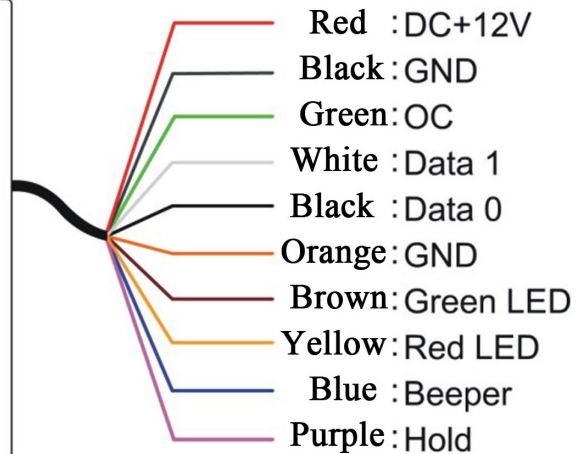

EA-93'ün özellikleri nelerdir?

Waterproof
IC 13.56MHz RFID frequency
Accept logo print

Size

mm

Wire port introduction

NO	Color	Function	Description
1	Red	12V+	DC Power 12V
2	Black	GND	DC Power 0V
3	Green	OC OUT**	OC Out to output doorbell signal or anti-tamper signal
4	White	DATA1	Wiegand DATA1 Output
5	Black	DATA0	Wiegand DATA0 Output
6	Orange	GND	Signal Grounding
7	Brown	Green LED*	Grounding to display 1 st message and green LED lights up
8	Yellow	Red LED*	Grounding to display 2 nd message and red LED lights up
9	Blue	Beeper	Beeper controller, grounding to work
10	Purple	Hold	Card reading controller,grounding to stop therefore reading