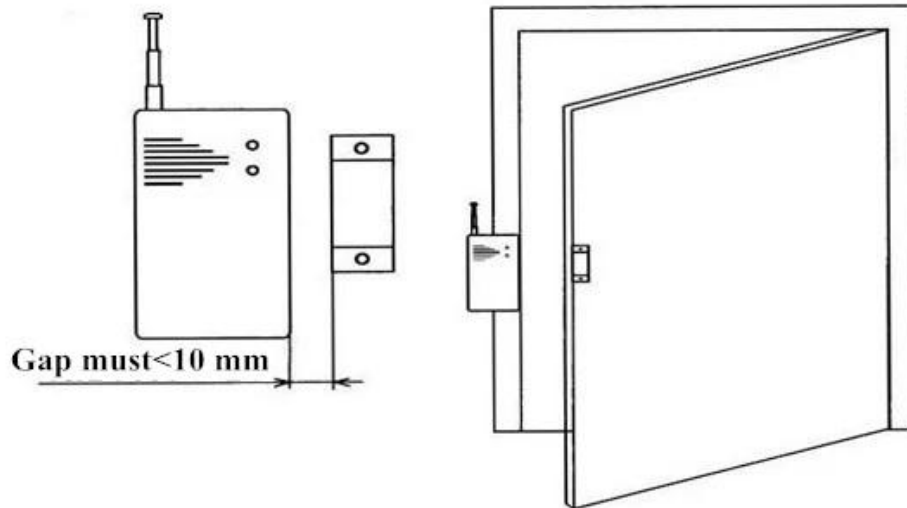

## ● Introduction

SMQT

Kablosuz kapı sensörü, kablosuz kapı sensörü çalışma çok güvenilir güvenlik sistemleri aksesuarları, çok popüler bir cihazın, bir türKablosuz arada kompakt, özellikle iş, kurulum yapar ve çok rahat ve esnek kullanın.

## ● Dimesion Picture

SMQT

● Installations

SMOT

**Function:**To detect the door, window, drawer, ambry is illegally open or move.

**Features:**Triggered under the armed state, there will be alarm signal to send to alarm host.

**Installation:** installed at the closed door and drawer.(PS:Detectors and magnetic stripe is opposite, the spacing of less than 1 cm)

**Installation Instruction**

1. Emitter and magnetic stripe with two-side glue stick on the door and door frame, as far as possible between closed without gap
2. Suitable for wood door/window or glass door/window.