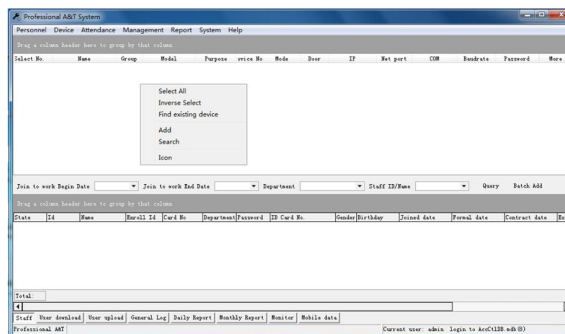

PC software