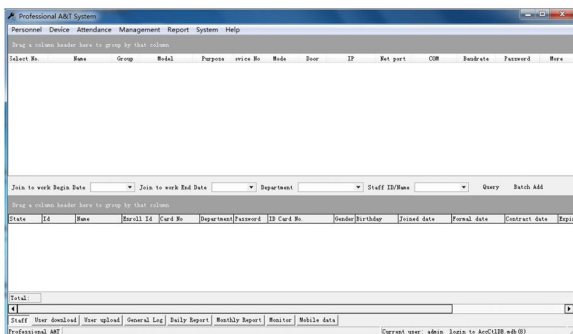

PC software