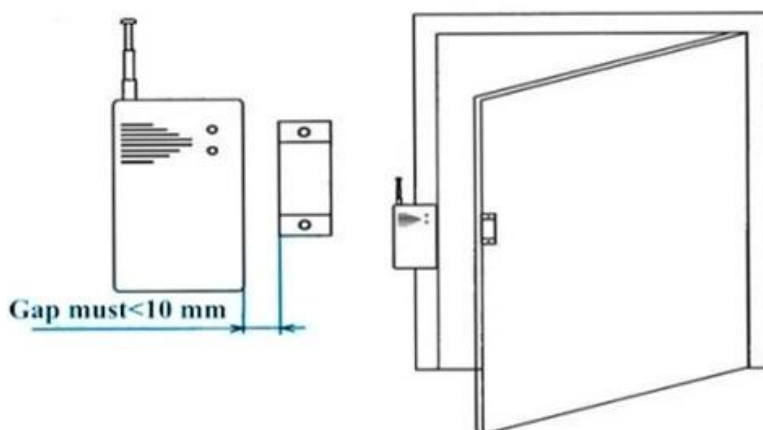

Wireless door sensor

Fireproof ABS shell

DC 12V power supply

Wireless frequency 315Mhz/433Mhz optional

Wireless signal transmission distance max 100m

SMQT

• Parameter

SMQT

Parametre	
Ürün adı	Kablosuz kapı alarmı ev alarm sensörü
model	EB-130
boyut	71 × 36 × 15 (mm) 63 × 14 × 14 (mm)
boşluk	40 ± 5mm
Çalışma gerilimi	12V Alkali pil
Pil çalışma süresi	≤1years
Kablosuz Sıklık	315Mhz / 433MHz (isteğe bağlı)
verici mesafe	& Lt; açık = 100m (bölge)
kabuk rengi	Beyaz
Net ağırlık	0.035kg

• In-kind shooting

SMQT

Function: To detect the door, window, drawer, ambry is illegally open or move.

Features: Triggered under the armed state, there will be alarm signal to send to alarm host.

Installation: installed at the closed door and drawer. (PS: Detectors and magnetic stripe is opposite, the spacing of less than 1 cm)

Installation Instruction

1. Emitter and magnetic stripe with two-side glue stick on the door and door frame, as far as possible between closed without gap
2. Suitable for wood door/window or glass door/window.