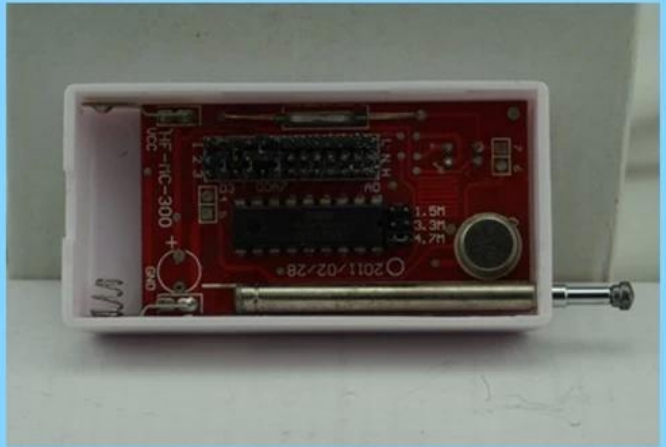

Wireless door sensor

Fireproof ABS shell

DC 12V power supply

Wireless frequency 315Mhz/433Mhz optional

Wireless signal transmission distance max 100m

SMQT

• Parameter

SMQT

Parametre	
Ürün adı	Kablosuz kapı alarmı ev alarm sensörü
model	EB-130
boyut	71 × 36 × 15 (mm) 63 × 14 × 14 (mm)
boşluk	40 ± 5mm
Çalışma gerilimi	12V Alkali pil
Pil çalışma süresi	≤1years
Kablosuz Sıklık	315Mhz / 433MHz (isteğe bağlı)
verici mesafe	& Lt; açık = 100m (bölge)
kabuk rengi	Beyaz
Net ağırlık	0.035kg

• In-kind shooting

SMQT

Function: To detect the door, window, drawer, ambry is illegally open or move.

Features: Triggered under the armed state, there will be alarm signal to send to alarm host.

Installation: installed at the closed door and drawer. (PS: Detectors and magnetic stripe is opposite, the spacing of less than 1 cm)

Installation Instruction

1. Emitter and magnetic stripe with two-side glue stick on the door and door frame, as far as possible between closed without gap
2. Suitable for wood door/window or glass door/window.