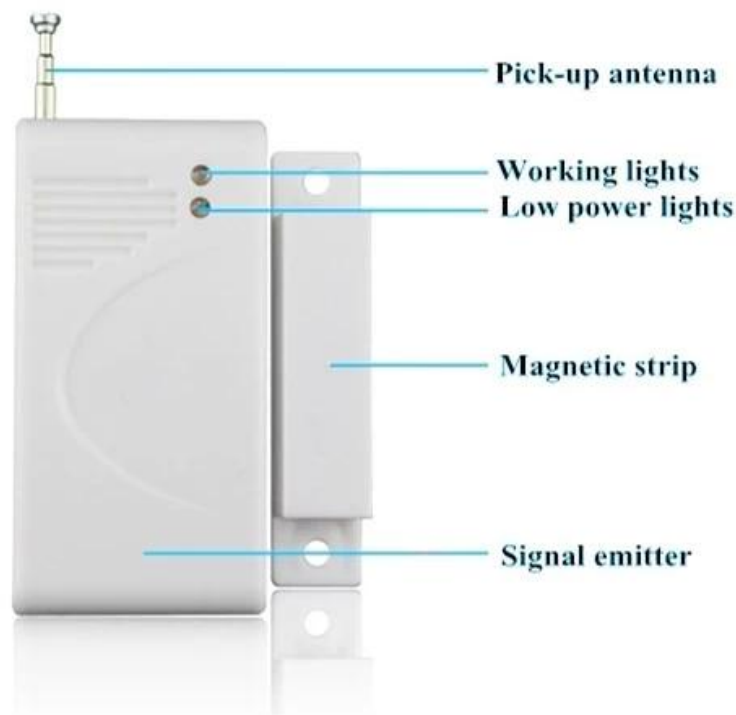

Wireless door sensor

Fireproof ABS shell

DC 12V power supply

Wireless frequency 315Mhz/433Mhz optional

Wireless signal transmission distance max 100m

SMQT

• Parameter

SMQT

Parametre	
Ürün adı	Kablosuz kapı alarmı ev alarm sensörü
model	EB-130
boyut	71 × 36 × 15 (mm) 63 × 14 × 14 (mm)
boşluk	40 ± 5mm
Çalışma gerilimi	12V Alkali pil
Pil çalışma süresi	≤1years
Kablosuz Sıklık	315Mhz / 433MHz (isteğe bağlı)
verici mesafe	& Lt; açık = 100m (bölge)
kabuk rengi	Beyaz
Net ağırlık	0.035kg

• In-kind shooting

SMQT

Function: To detect the door, window, drawer, ambry is illegally open or move.

Features: Triggered under the armed state, there will be alarm signal to send to alarm host.

Installation: installed at the closed door and drawer. (PS: Detectors and magnetic stripe is opposite, the spacing of less than 1 cm)

Installation Instruction

1. Emitter and magnetic stripe with two-side glue stick on the door and door frame, as far as possible between closed without gap
2. Suitable for wood door/window or glass door/window.