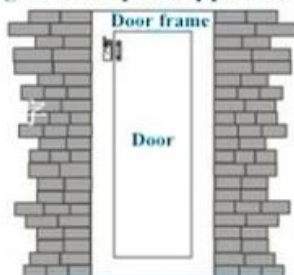

• In-kind shooting

SMQT

Function: To detect the door, window, drawer, ambry is illegally open or move.

Features: Triggered under the armed state, there will be alarm signal to send to alarm host.

Installation: installed at the closed door and drawer. (PS: Detectors and magnetic stripe is opposite, the spacing of less than 1 cm)

Installation Instruction

1. Emitter and magnetic stripe with two-side glue stick on the door and door frame, as far as possible between closed without gap
2. Suitable for wood door/window or glass door/window.